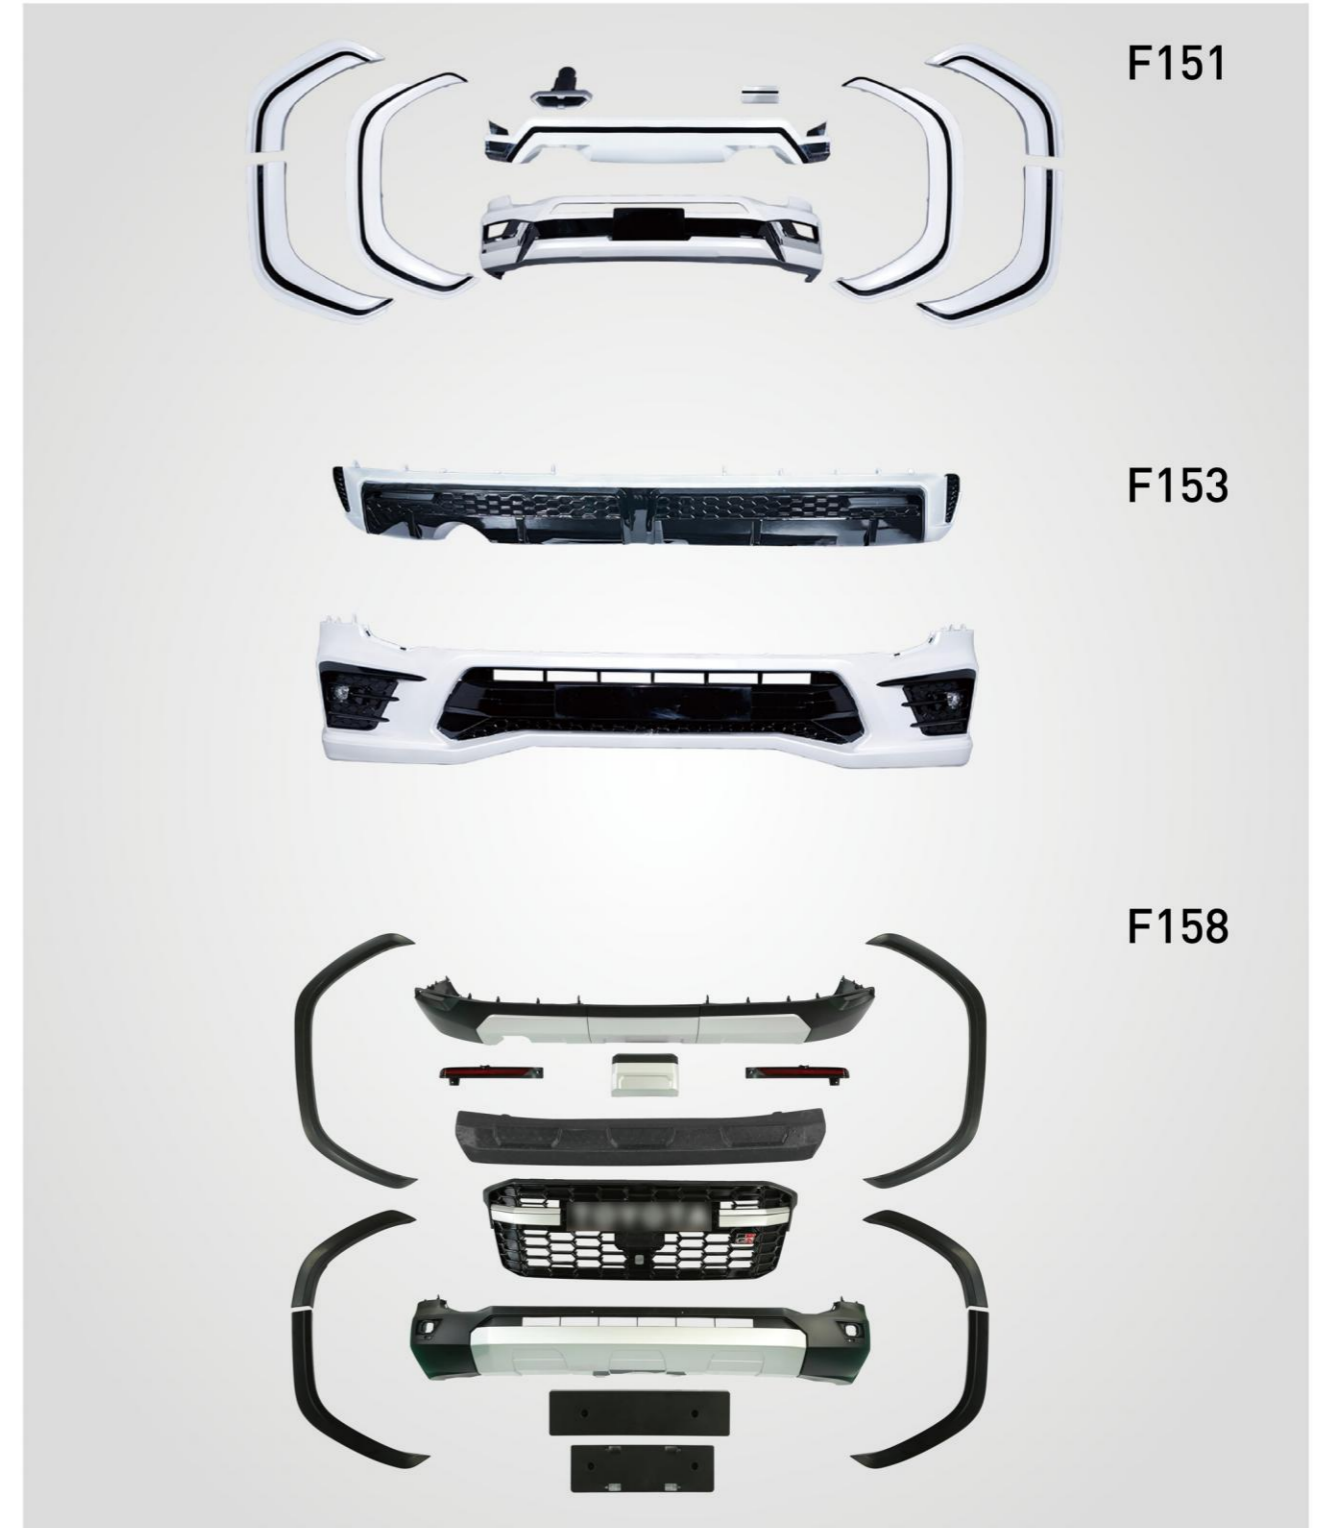

**BODYKIT FOR  
LC200 UPGRADE TO LC300 1:1 WITH W BUMPER LIP**

**YEAR:2008-2020**

**F176-A**

**F176-B**

**PRODUCT PHOTO**

**BUMPER LIP FOR  
2022 LAND CRUISER 300 M/SPORT/GR MODEL**

**BUMPER LIP FOR  
2022 LAND CRUISER 300 M/SPORT /GR MODEL**

YEAR:2022-ON

**BEFORE (2021 LAND CRUISER 300)**

**AFTER**

**PRODUCT PHOTO**

**BUMPER LIP FOR  
2019 / 2021 LAND CRUISER MODEL/  
2019 LAND CRUISER TD MODEL**

**BUMPER LIP FOR  
2019/2021 LAND CRUISER MODEL/  
2019 LAND CRUISER TD MODEL**