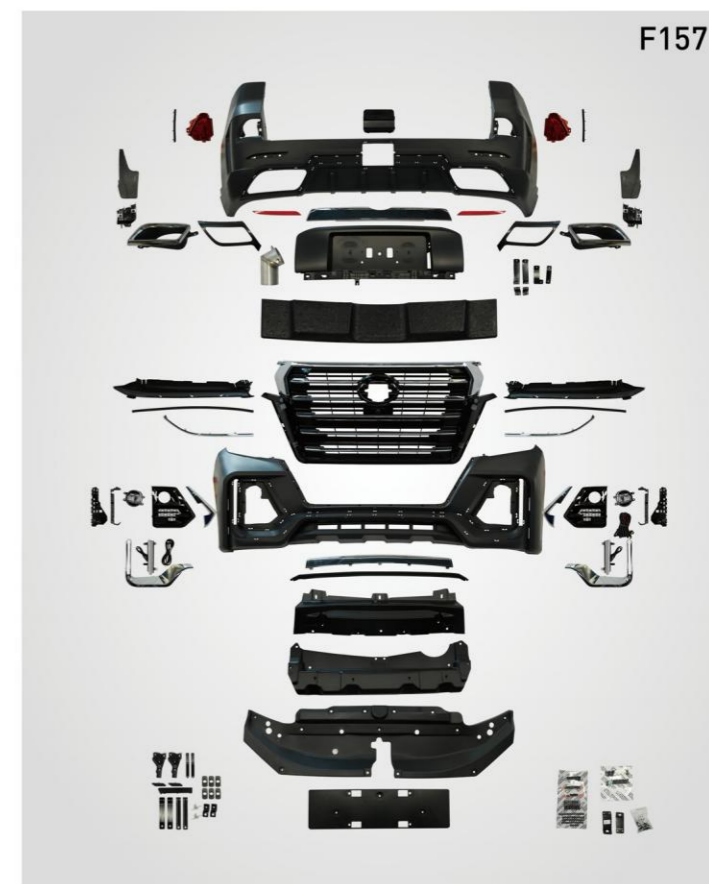

BEFORE (2018-ON PRADO)

YEAR:2018-ON