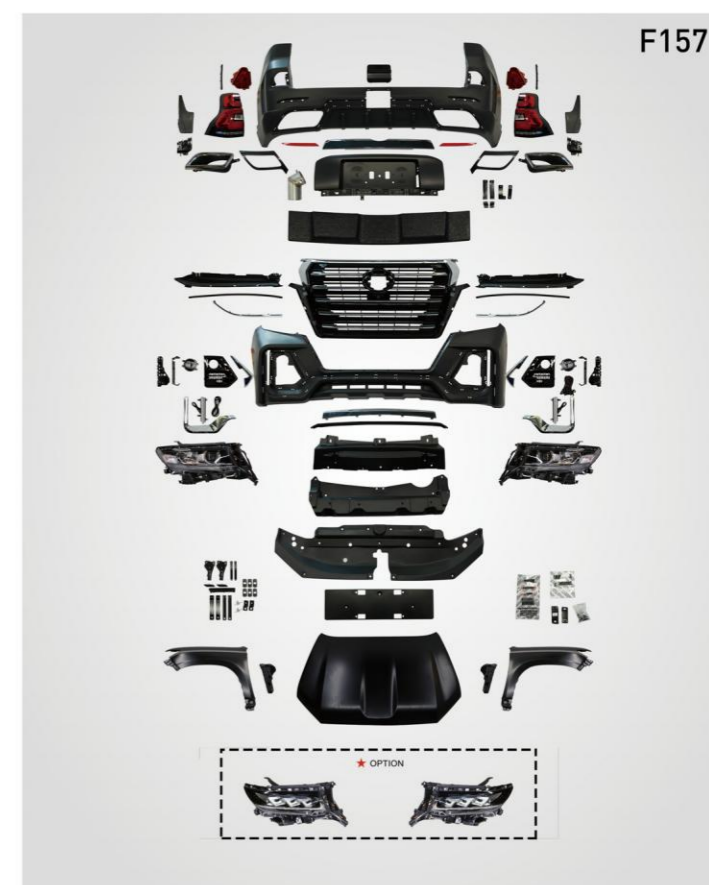

BEFORE (2010-2017 PRADO)

YEAR:2010-2017