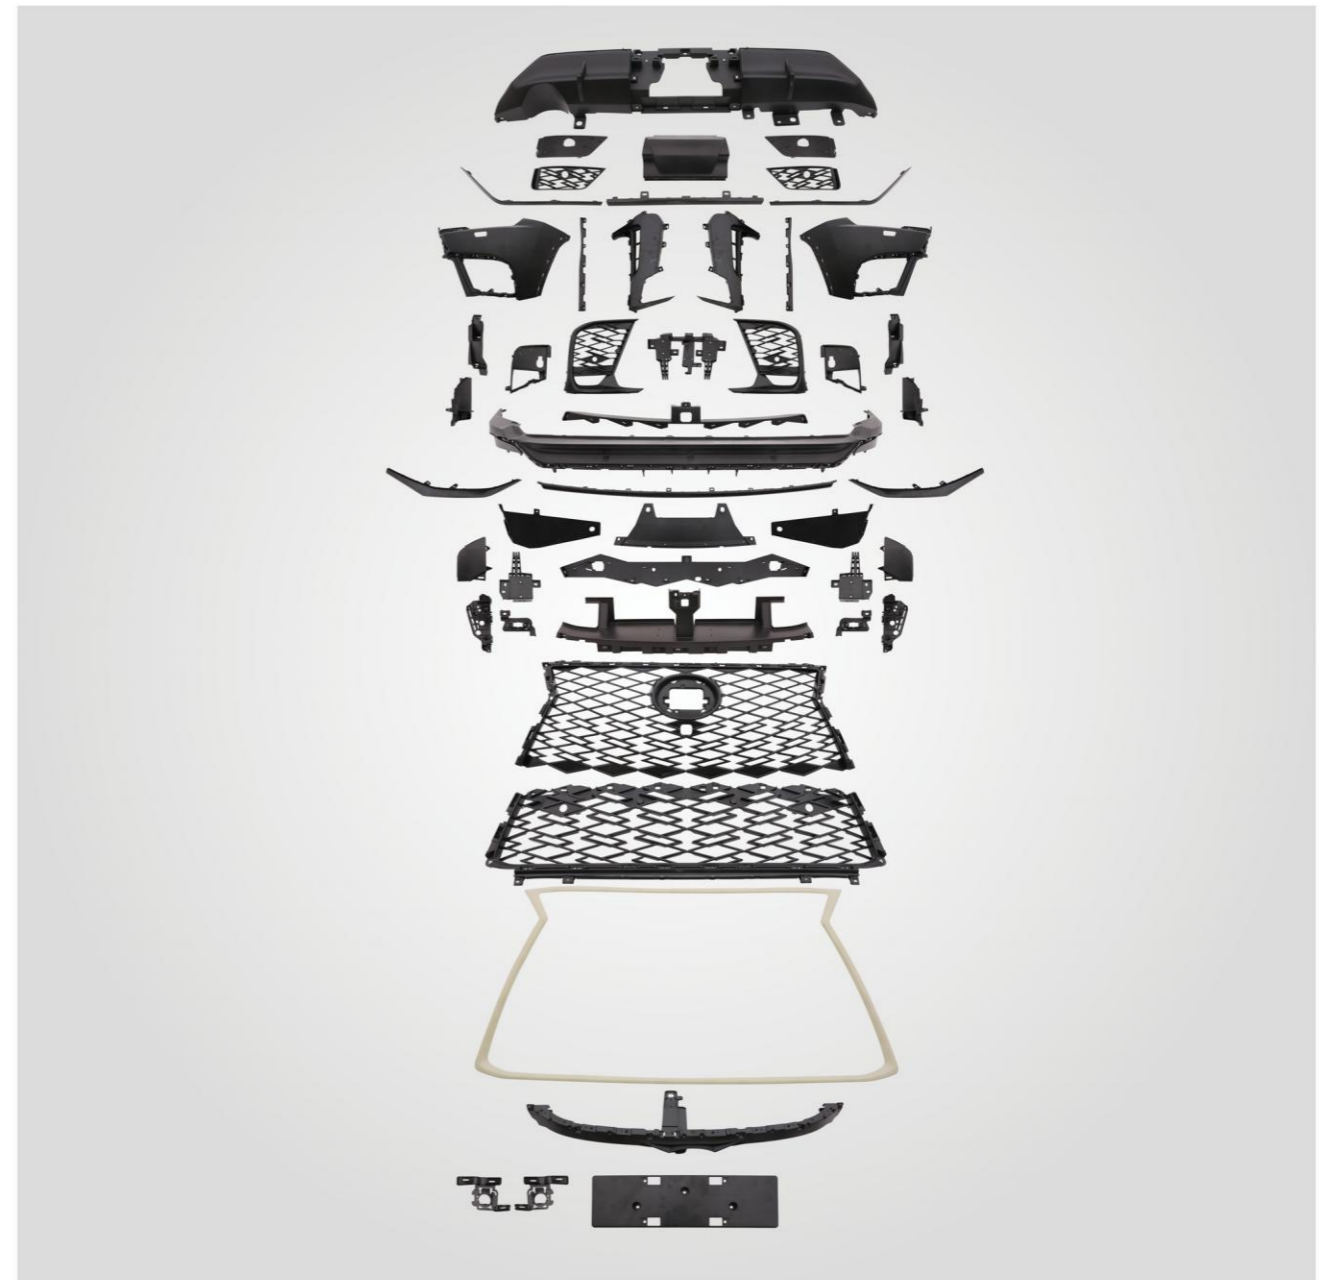

# LX570/LX600 ACCESSORIES SALES

2018 LX570 车身饰条  
SIDE MOULDING

2018 LX570 高配后踏板板  
REAR SKID PLATE

BUMPER LIP FOR 2021 LEXUS 570 MODEL

BUMPER LIP FOR 2016 LEXUS 570 MODEL

BUMPER LIP FOR LX600 LOW VERSION UPGRADE TO HIGH VERSION