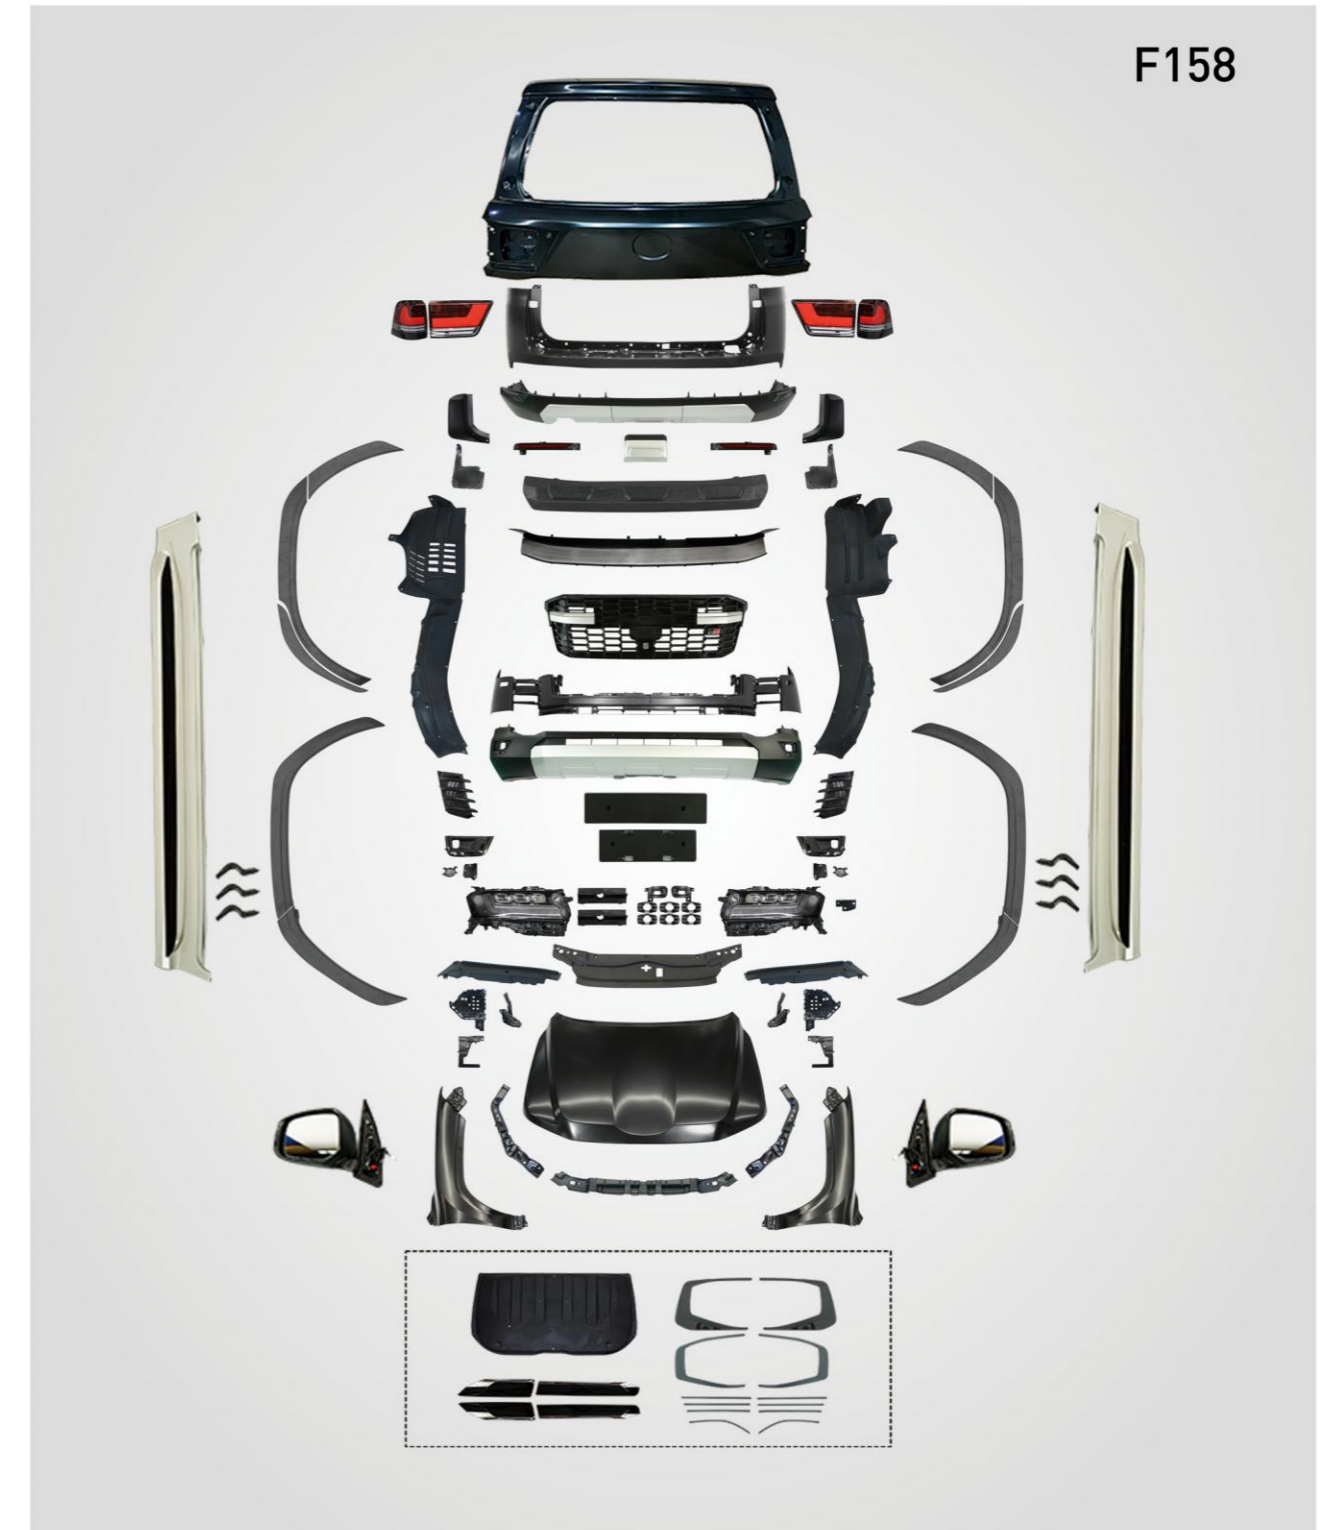

## PRODUCT PHOTO

**BODYKIT FOR  
LC200 UPGRADE TO LC300 1:1 MODEL (WITH GR BUMPER)**

YEAR:2008-2021

**BEFORE (2008-2021 LAND CRUISER 200)**

**AFTER (2022 LAND CRUISER 300 GR MODEL)**

**PRODUCT PHOTO**

**BODYKIT FOR  
LC200 UPGRADE TO LC300 1:1 MODEL**