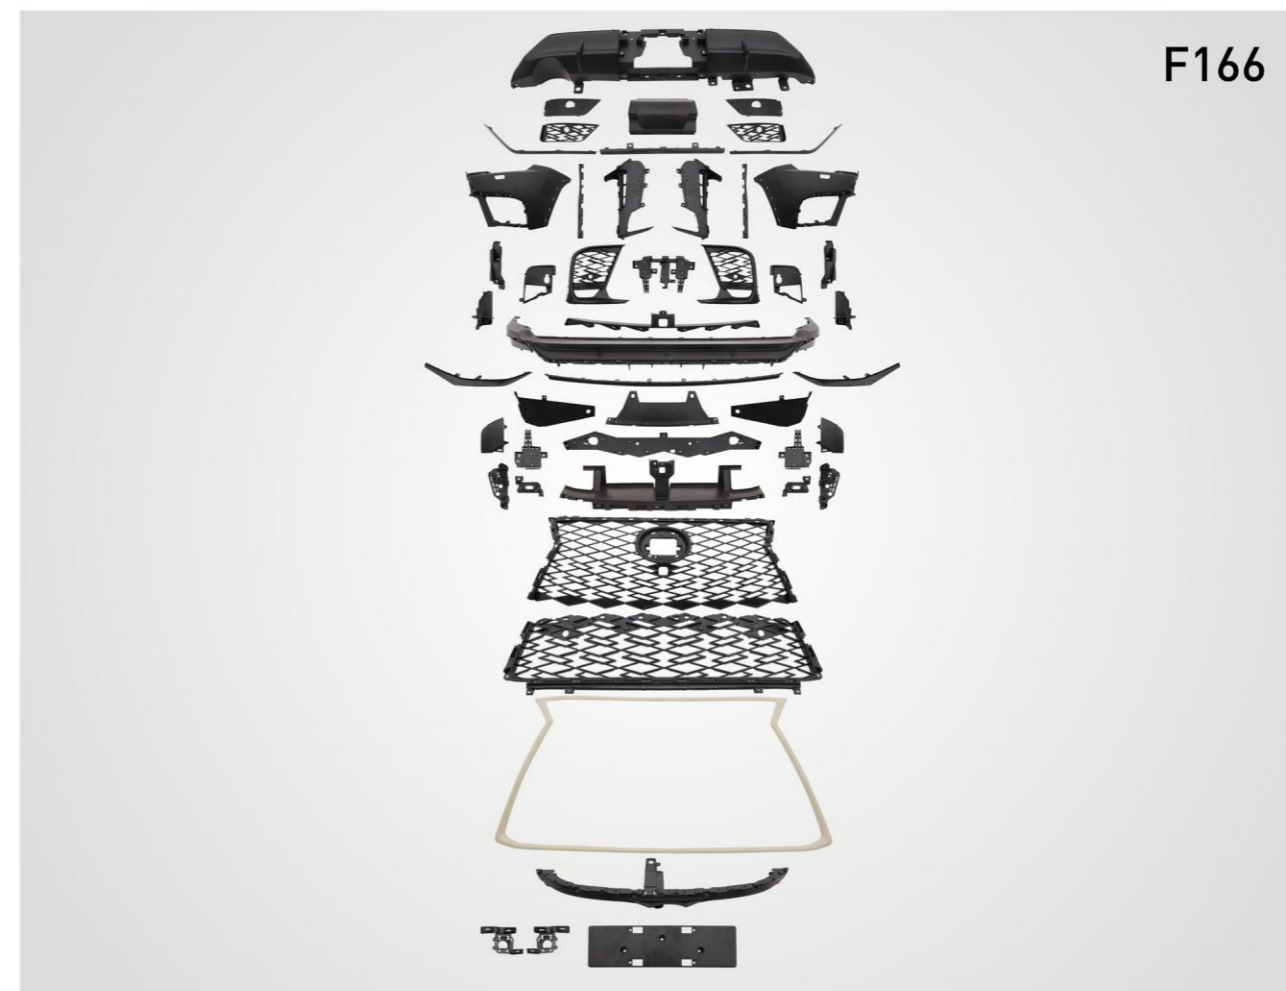

**BEFORE (LX600 LOW VERSION)**

**AFTER (LX600 HIGH VERSION)**

**BODYKIT FOR  
LX600 LOW VERSION UPGRADE TO HIGH VERSION**

**YEAR:2022-ON**

F166

**SIDE DOOR MOULDING FOR 2023 LEXUS 600**

F166

**PRODUCT PHOTO**