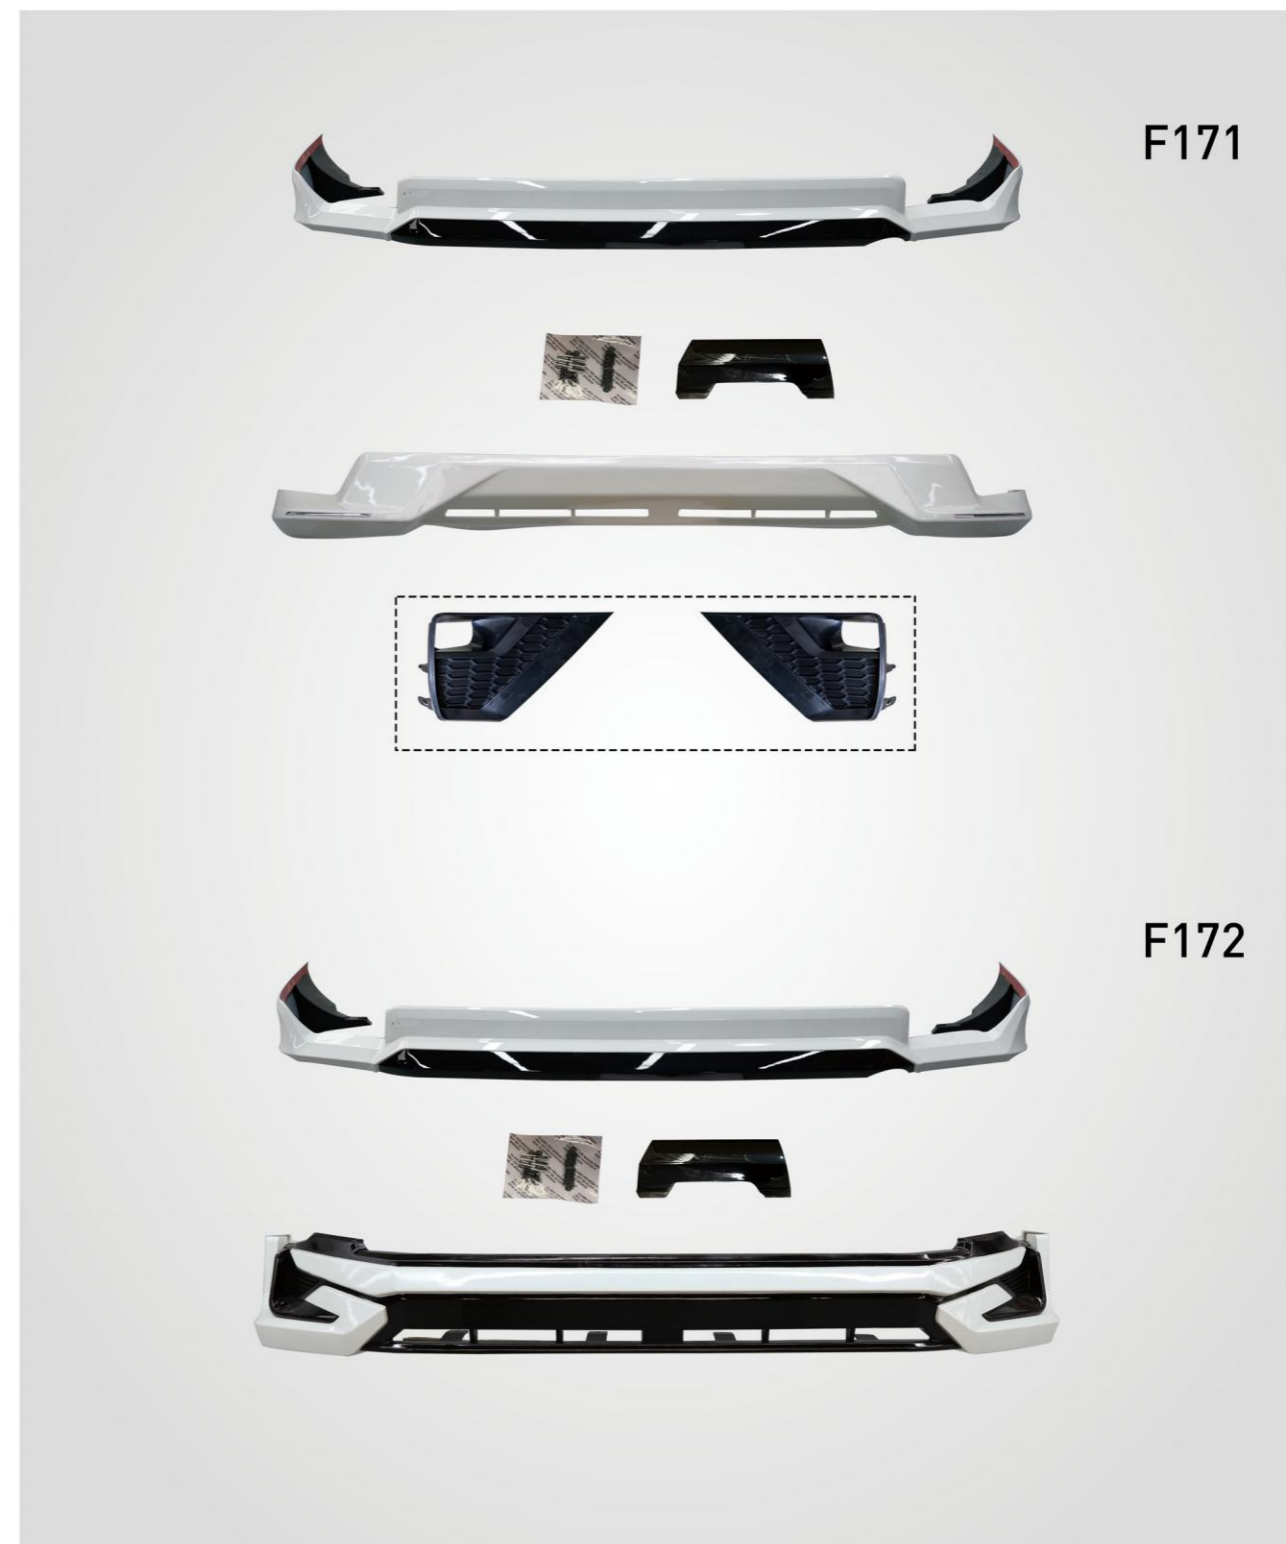

**BUMPER LIP FOR
2022 PRADO M MODEL/
2022 PRADO MIDDLE EAST MODEL**

YEAR:2019-ON