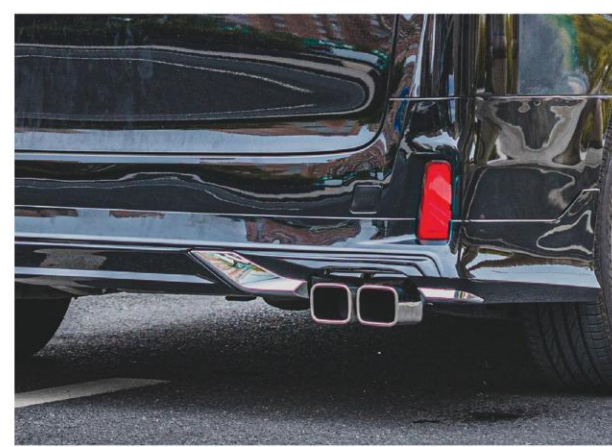

PRODUCT PHOTO