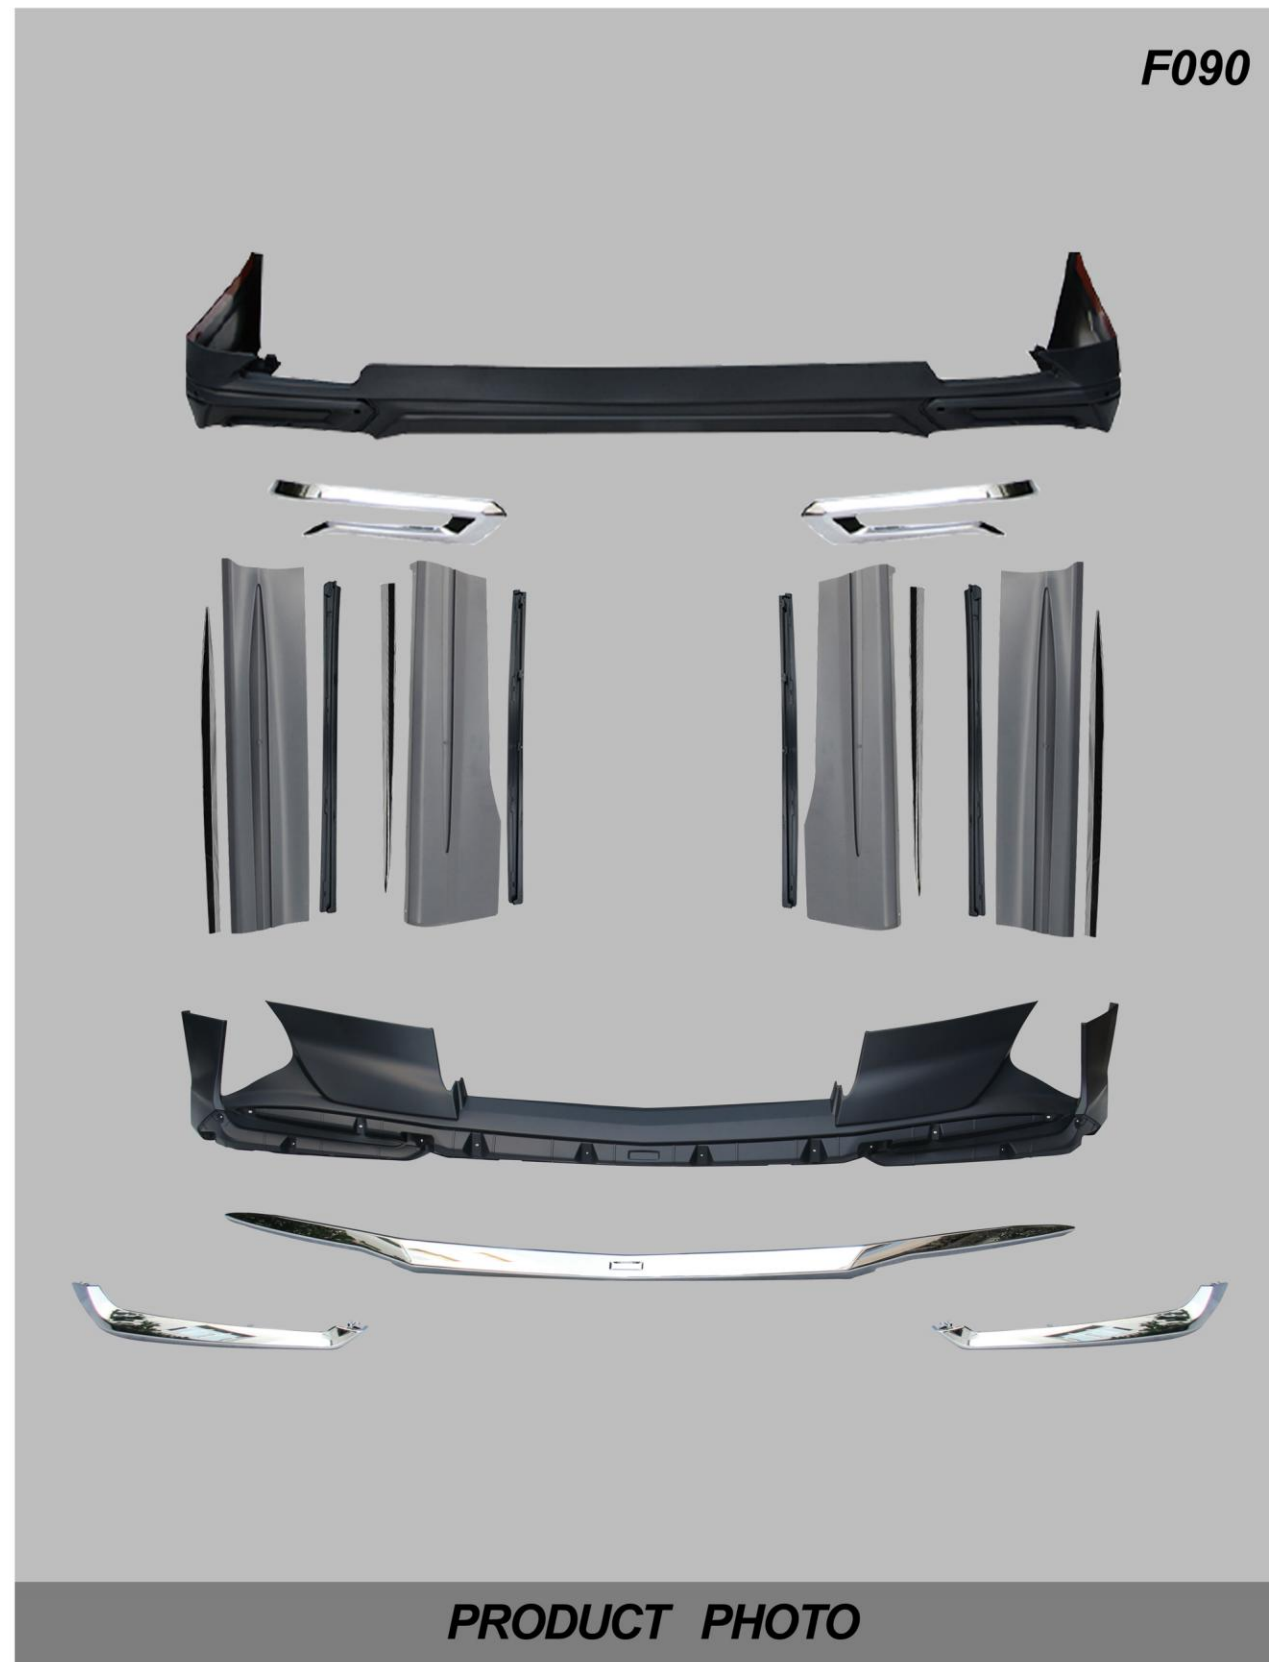

PRODUCT PHOTO

BUMPER LIP FOR ALPHARD MODEL

BUMPER LIP FOR ALPHARD MODEL

YEAR:2019-ON

BEFORE (2019-ON)

AFTER

DETAIL PHOTOS

F090