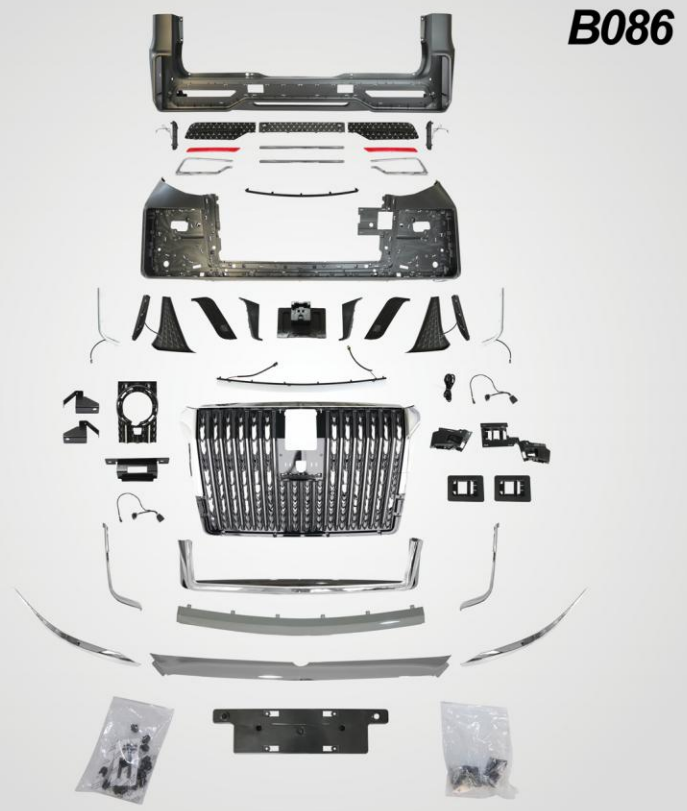

FOR MERCEDES-BENZ V
WATERFALL (W447) MODEL

YEAR:2016-ON

FOR MERCEDES-BENZ KING OF V (W447) MODEL

YEAR:2016-ON

BEFORE