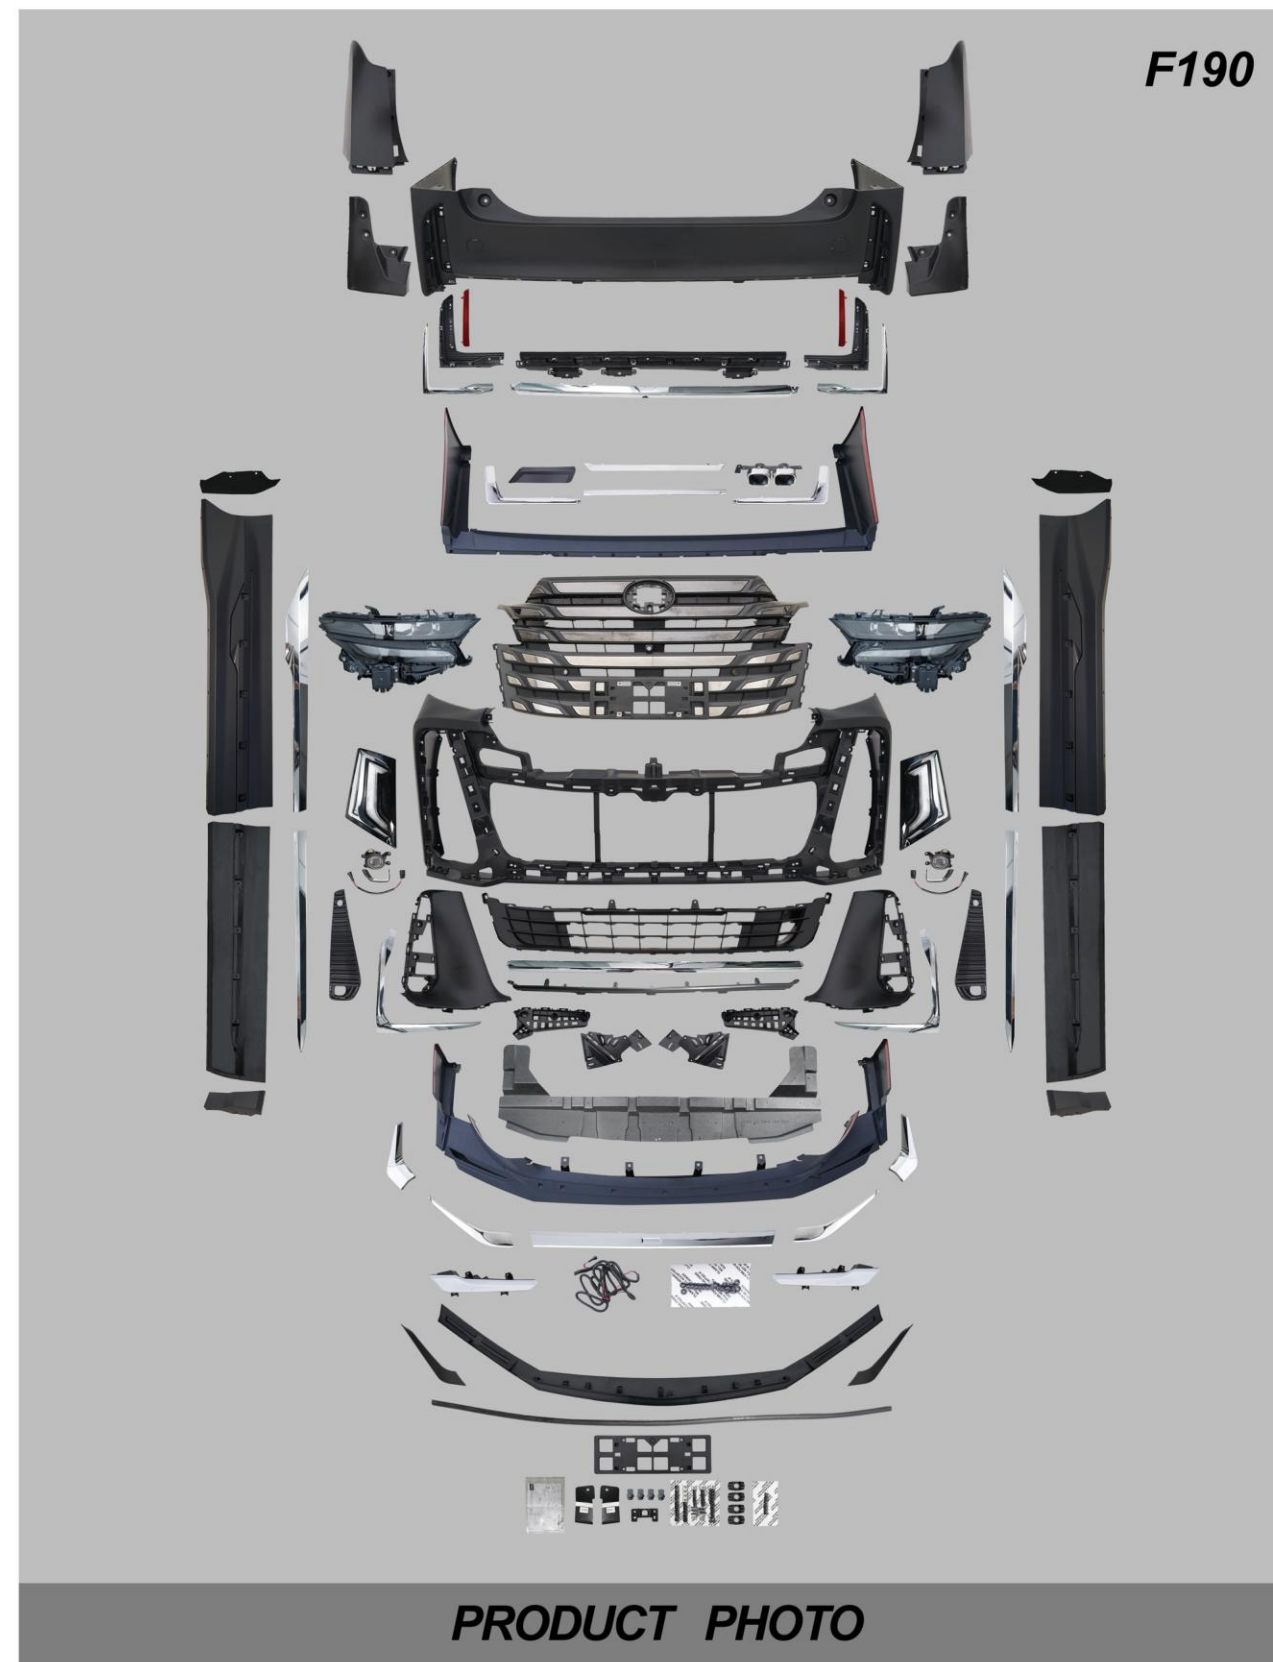

**BODYKIT FOR
30/35 ALPHARD UPGRADE TO 40 VELLFIRE MODEL**

BEFORE (2015-2018)

BEFORE (2019-2022)

AFTER

**BODYKIT FOR
30/35 ALPHARD UPGRADE TO 40 VELLFIRE MODEL**

YEAR:2015-2022

F190

PRODUCT PHOTO