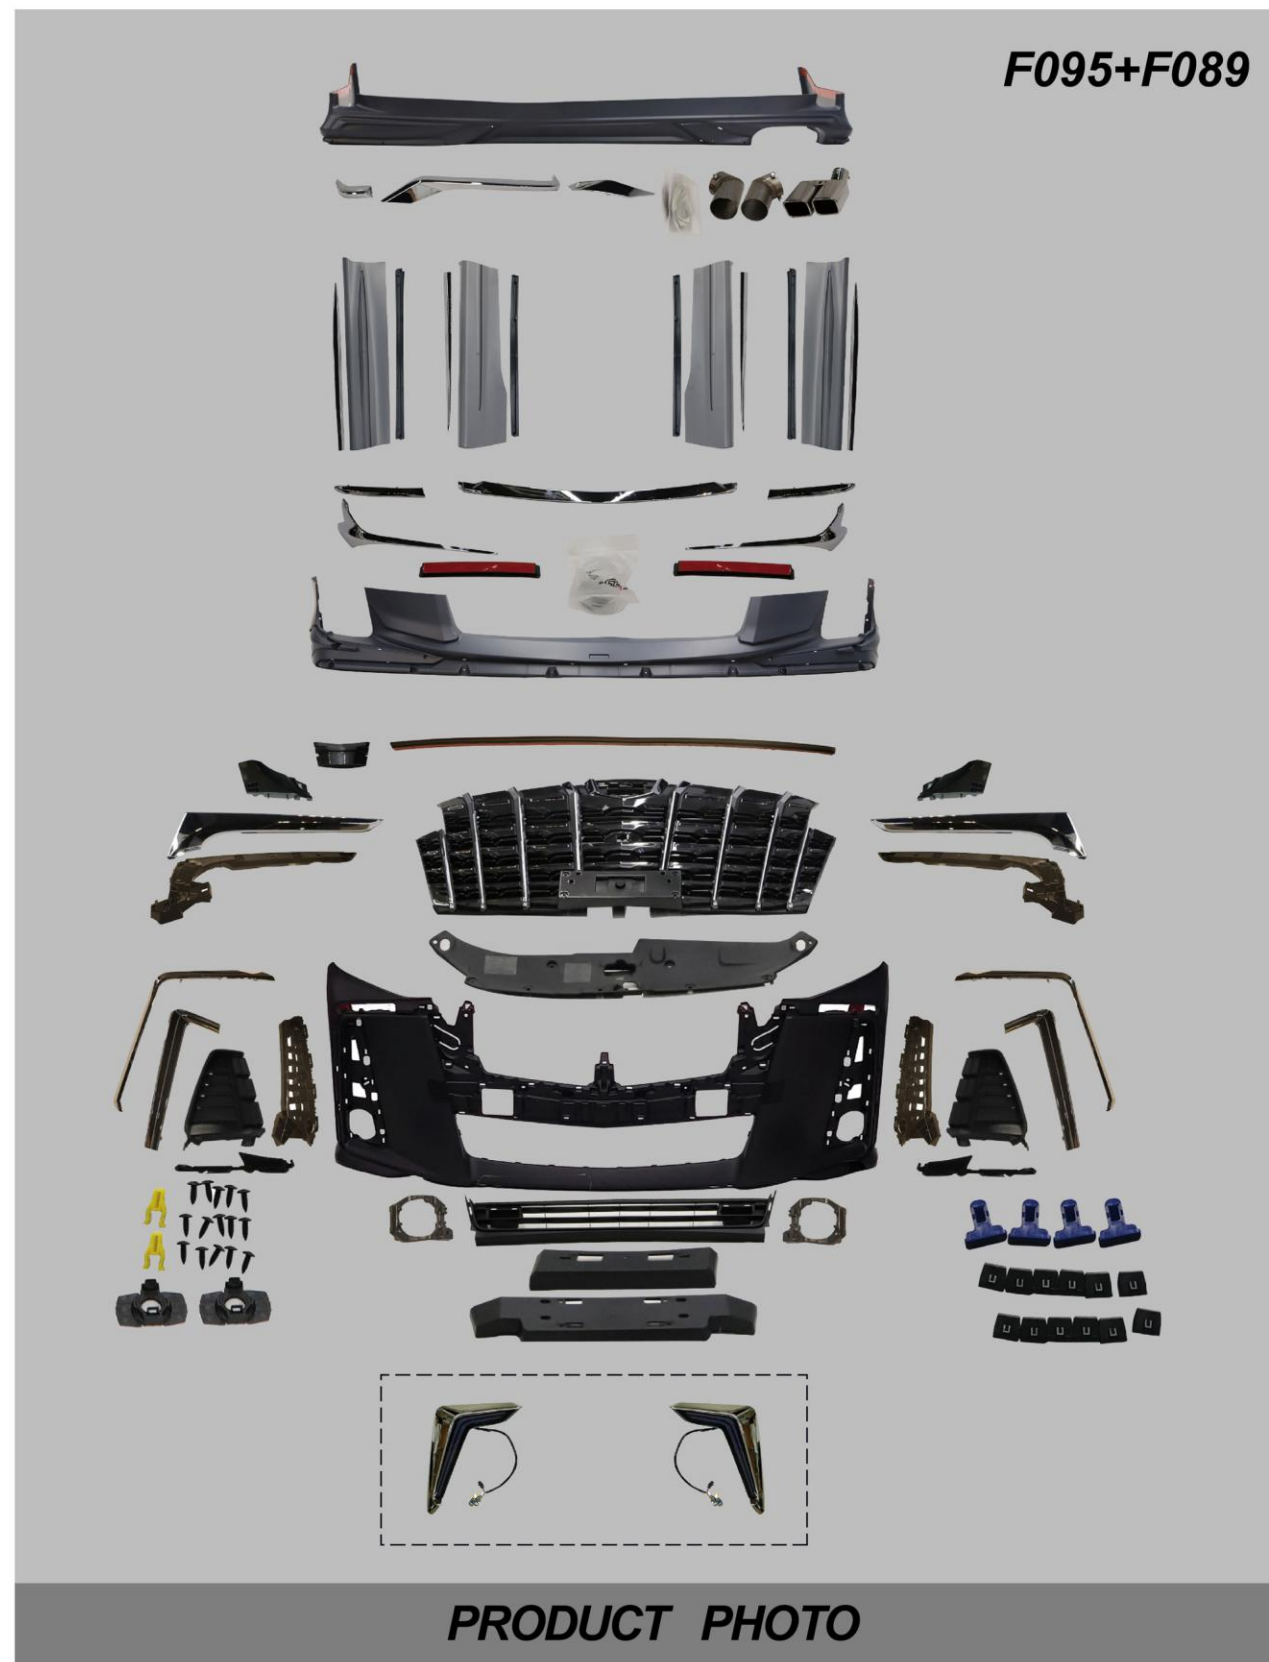

BODYKIT FOR ALPHARD MODEL

YEAR:2019-ON

F095+F089

PRODUCT PHOTO