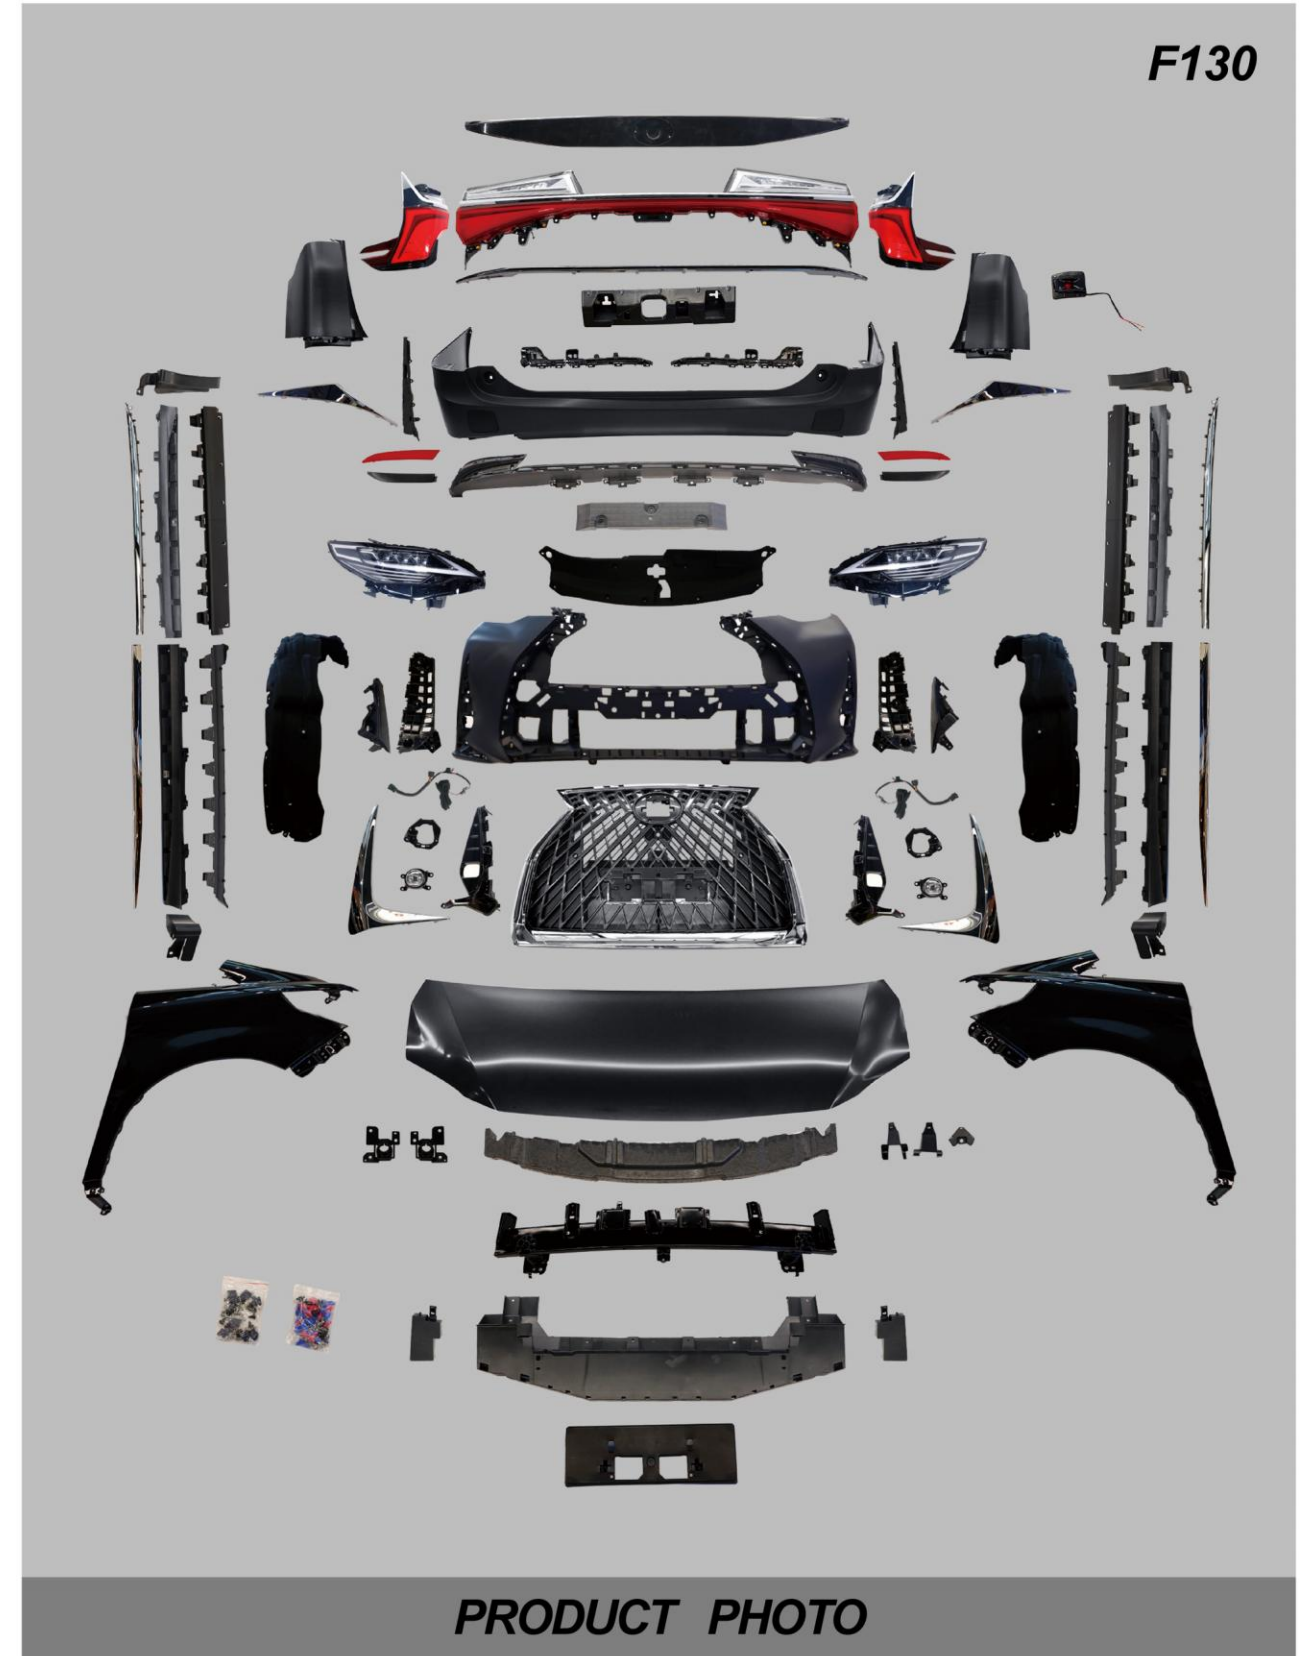

YEAR:2015-ON

BEFORE (2015-ON)

AFTER

DETAIL PHOTOS

F130

PRODUCT PHOTO

**BODYKIT FOR
08-14 VELLFIRE UPGRADE TO LM MODEL**

**BODYKIT FOR
08-14 VELLFIRE UPGRADE TO LM MODEL**