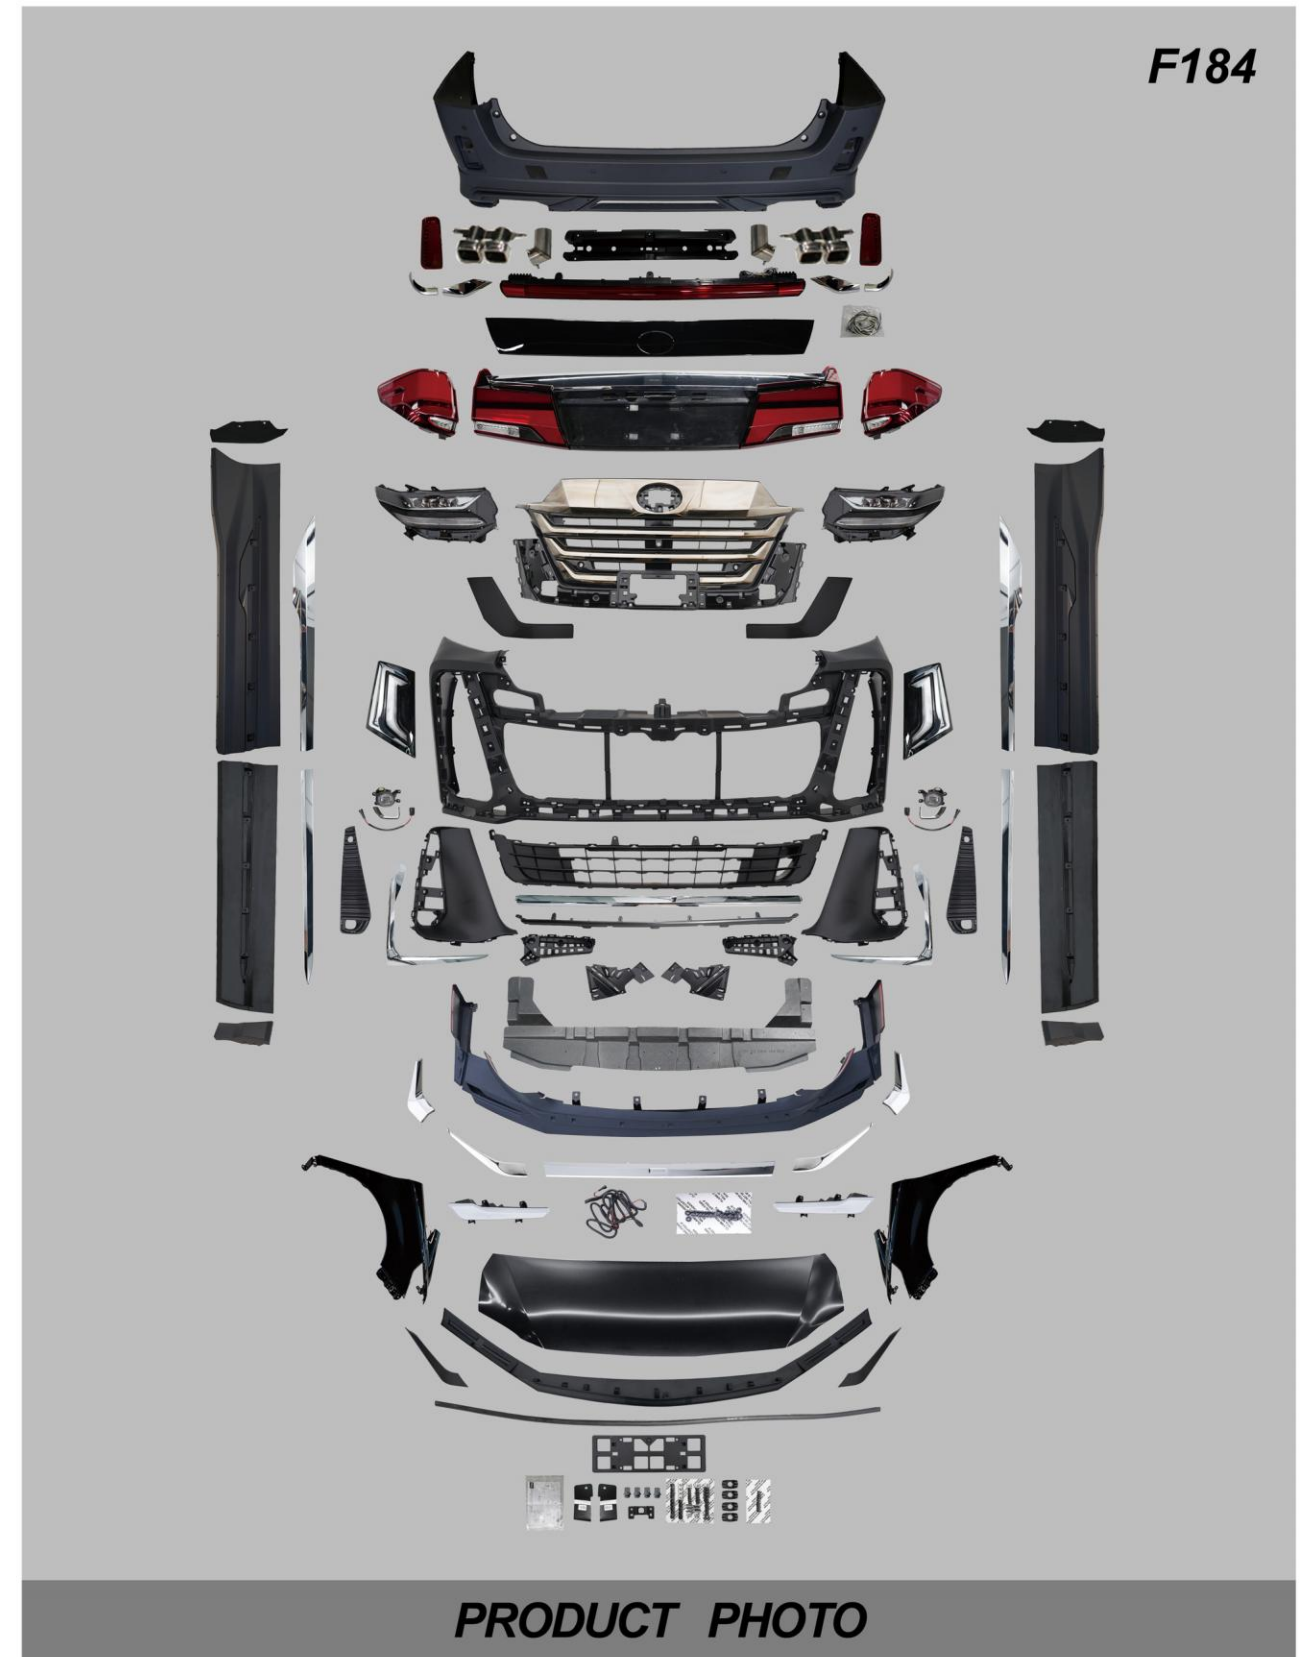

PRODUCT PHOTO

**BODYKIT FOR
20 VELLFIRE UPGRADE TO 40 VELLFIRE MODEL**

**BODYKIT FOR
20 VELLFIRE UPGRADE TO 40 VELLFIRE MODEL**

YEAR:2008-2014

BEFORE (2008-2014)

AFTER

DETAIL PHOTOS

F184