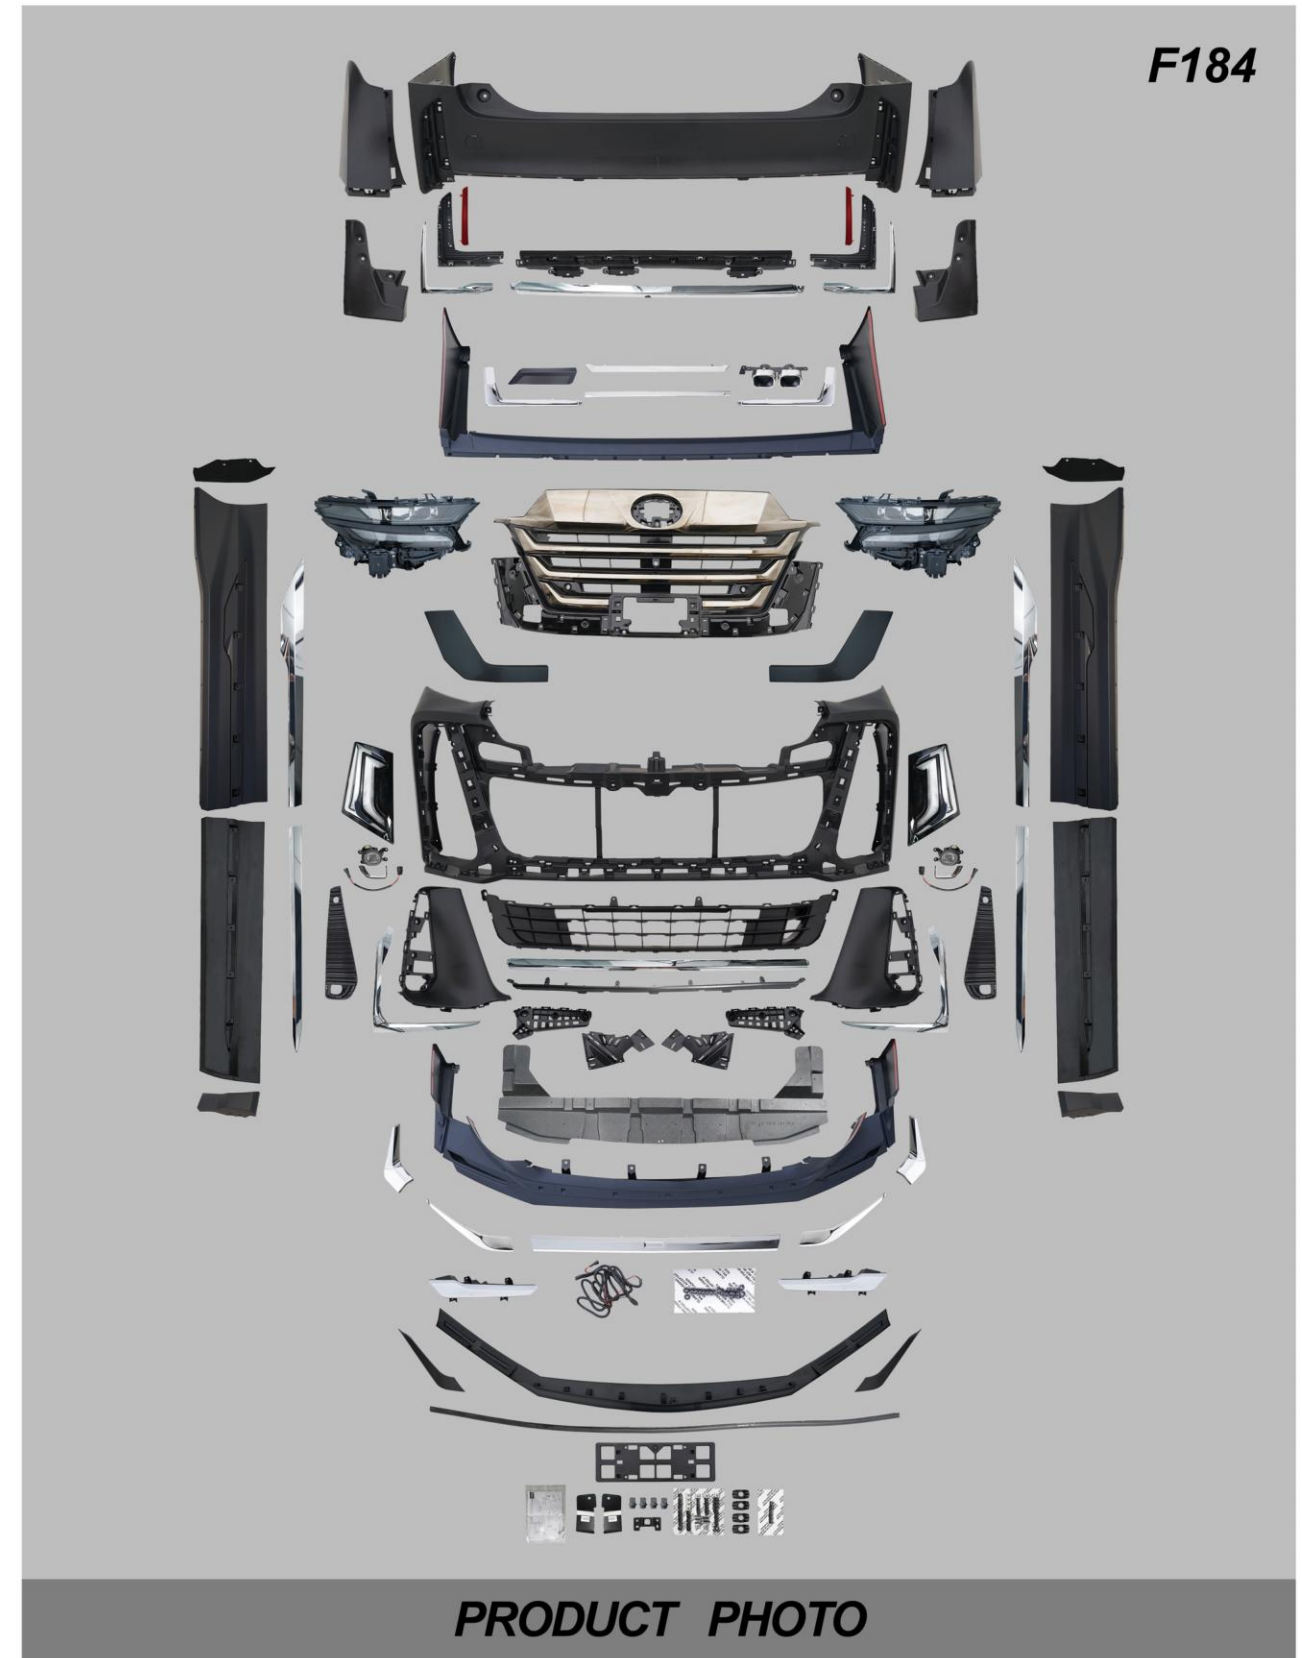

**BODYKIT FOR
30/35 ALPHARD UPGRADE TO 40 VELLFIRE MODEL**

**BODYKIT FOR
30/35 ALPHARD UPGRADE TO 40 VELLFIRE MODEL**

YEAR:2015-2022

BEFORE (2015-2018)

BEFORE (2019-2022)

AFTER

F184

PRODUCT PHOTO