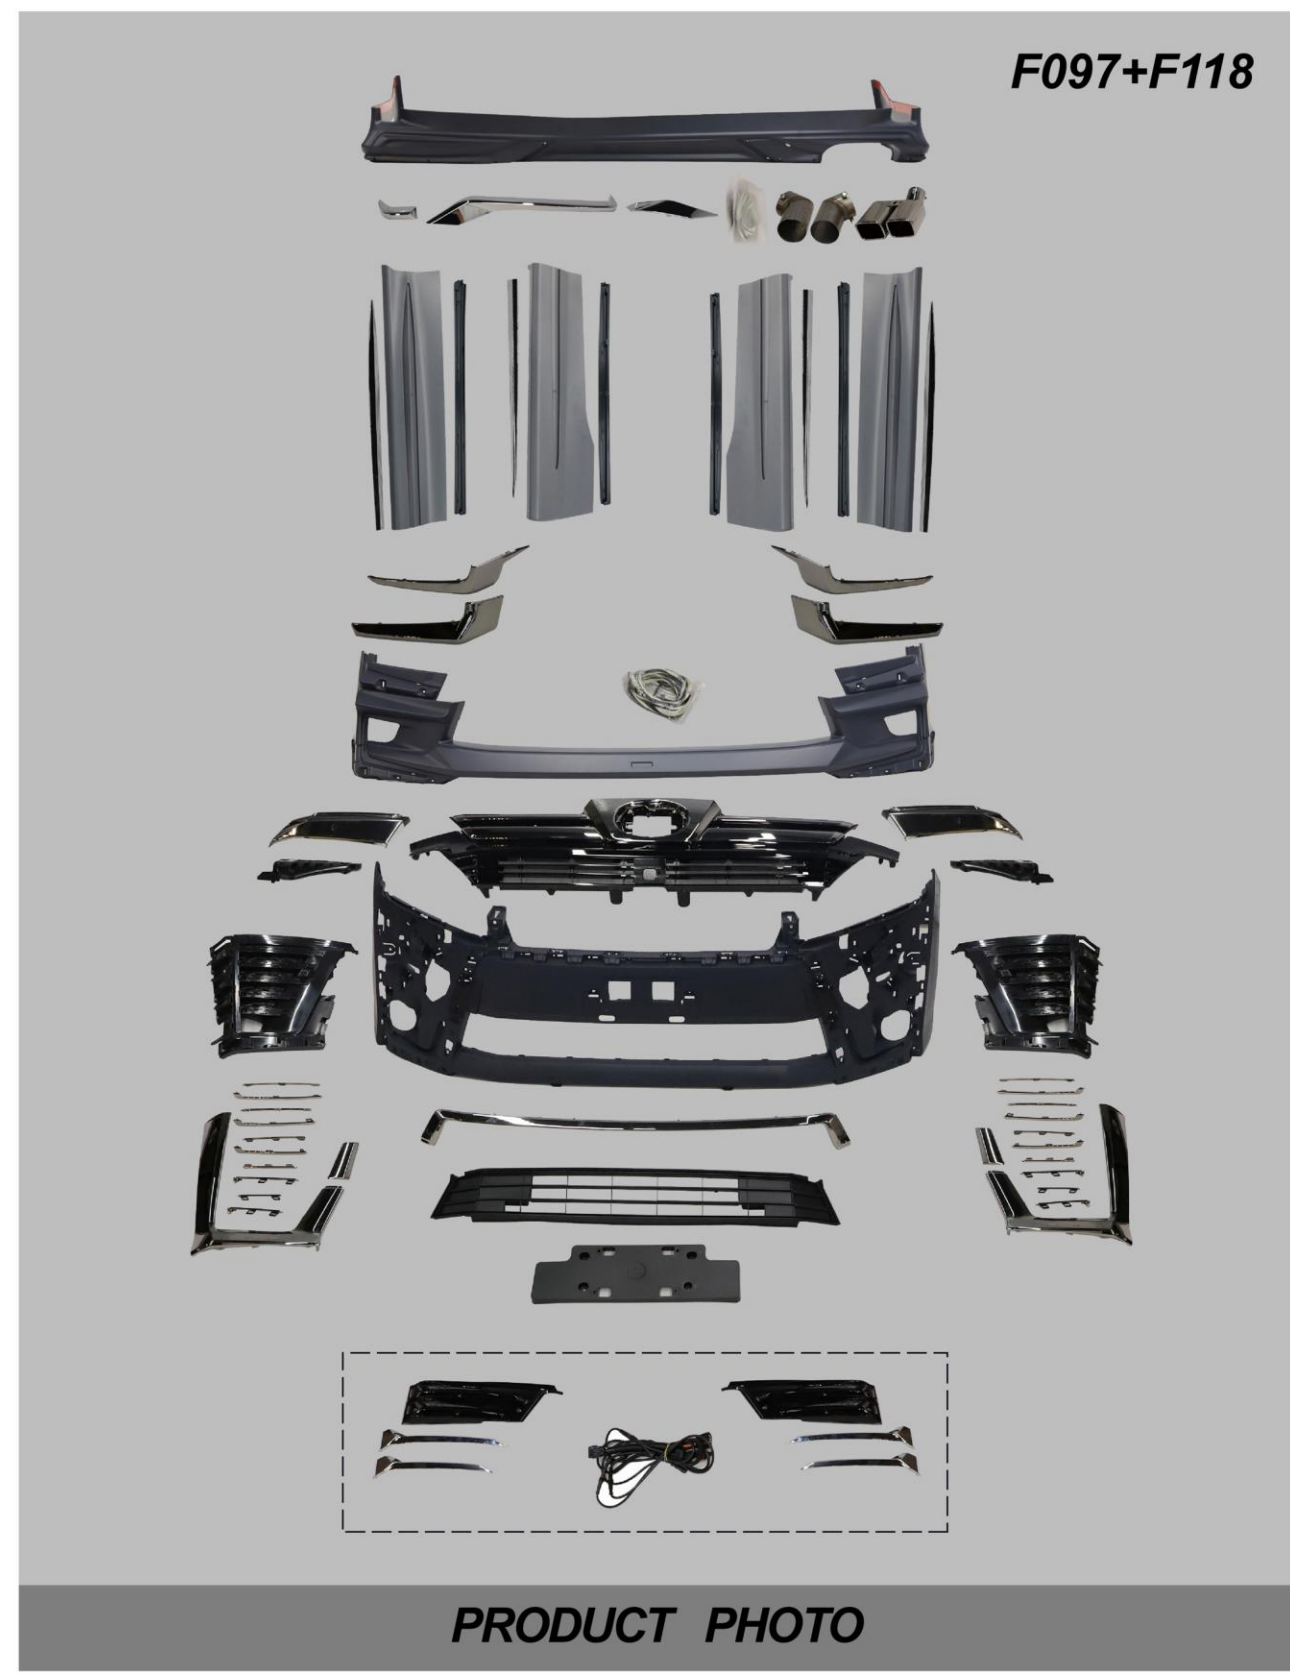

PRODUCT PHOTO