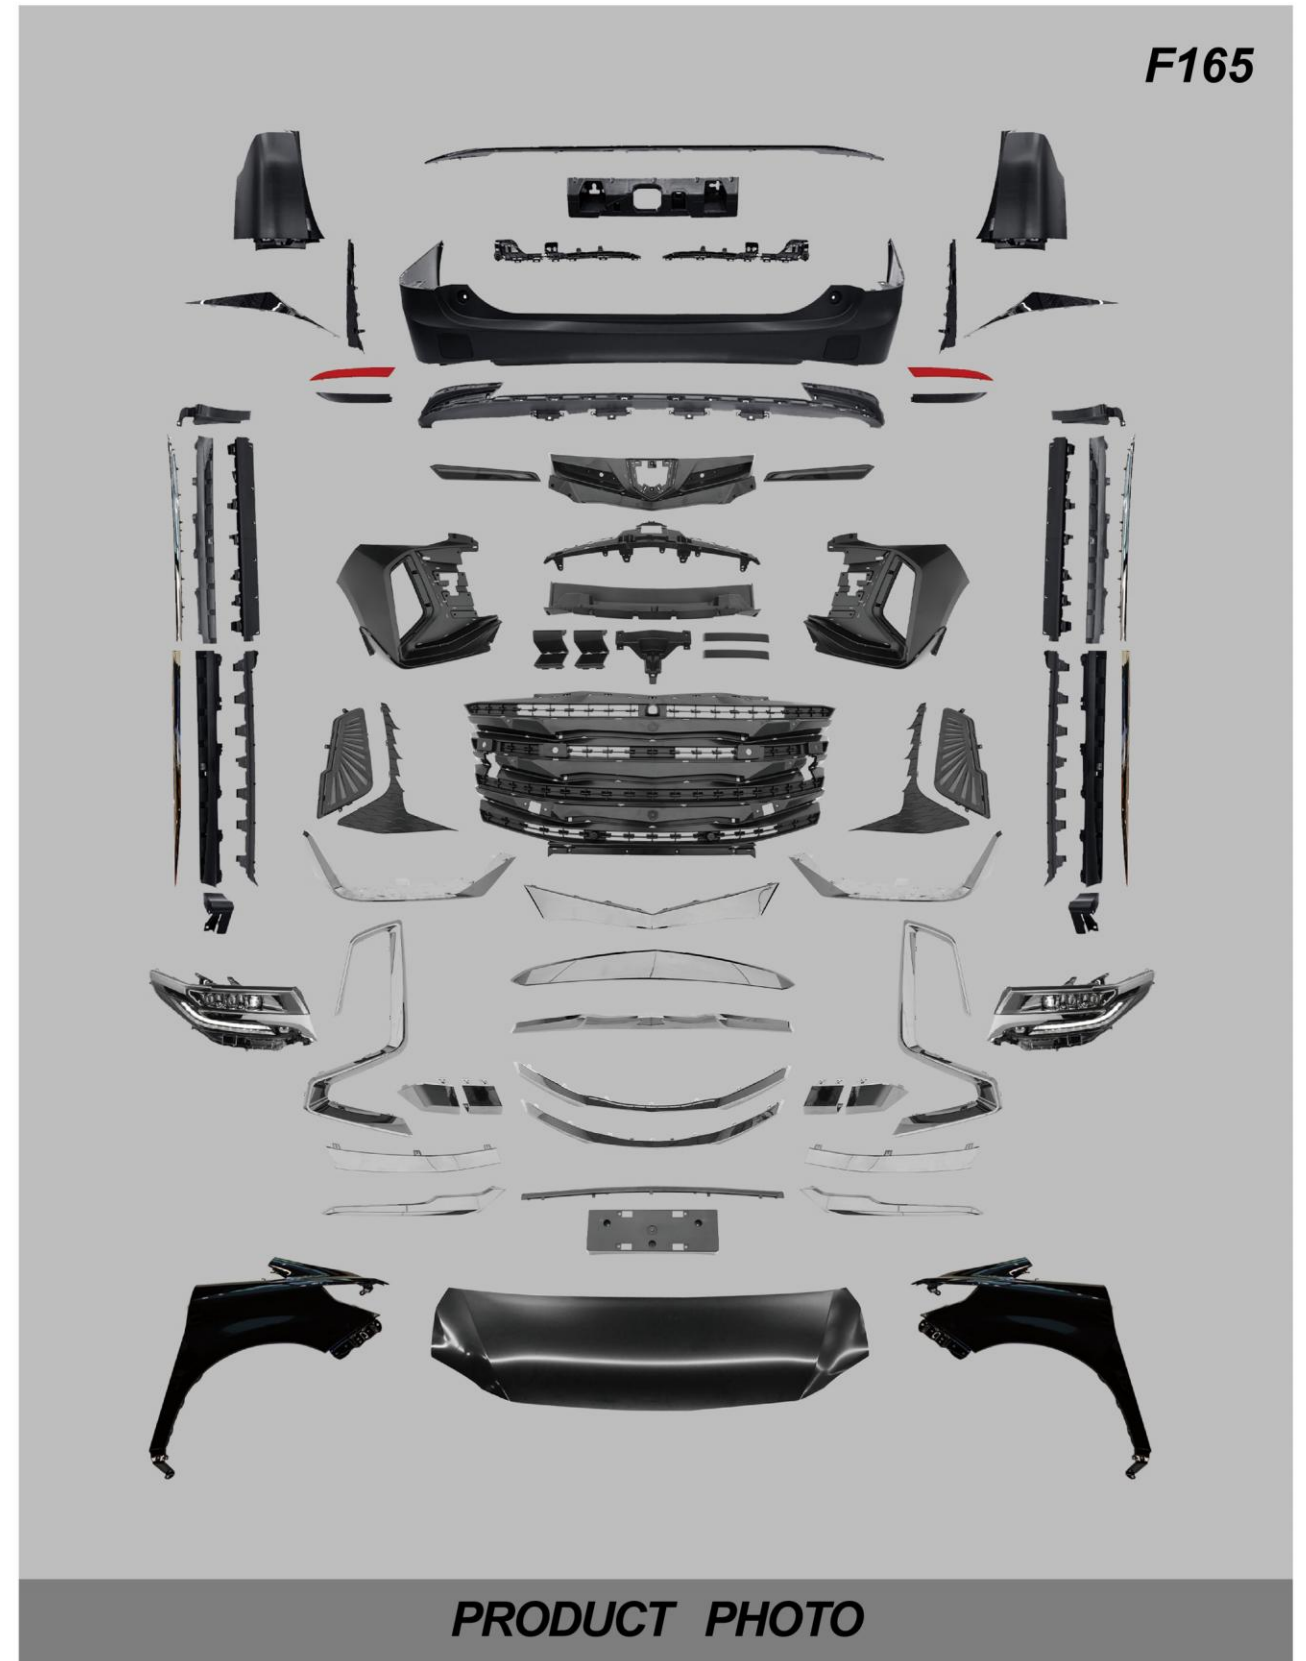

PRODUCT PHOTO

**BODYKIT FOR
VELLFIRE CENTURY HAWK MODEL**

YEAR:2015-2021

BEFORE (2015-2021)

AFTER

DETAIL PHOTOS

**BODYKIT FOR
2015-ON VELLFIRE TO LEXUS LM 1:1 MODEL**

**BODYKIT FOR
2015-ON VELLFIRE TO LEXUS LM 1:1 MODEL**