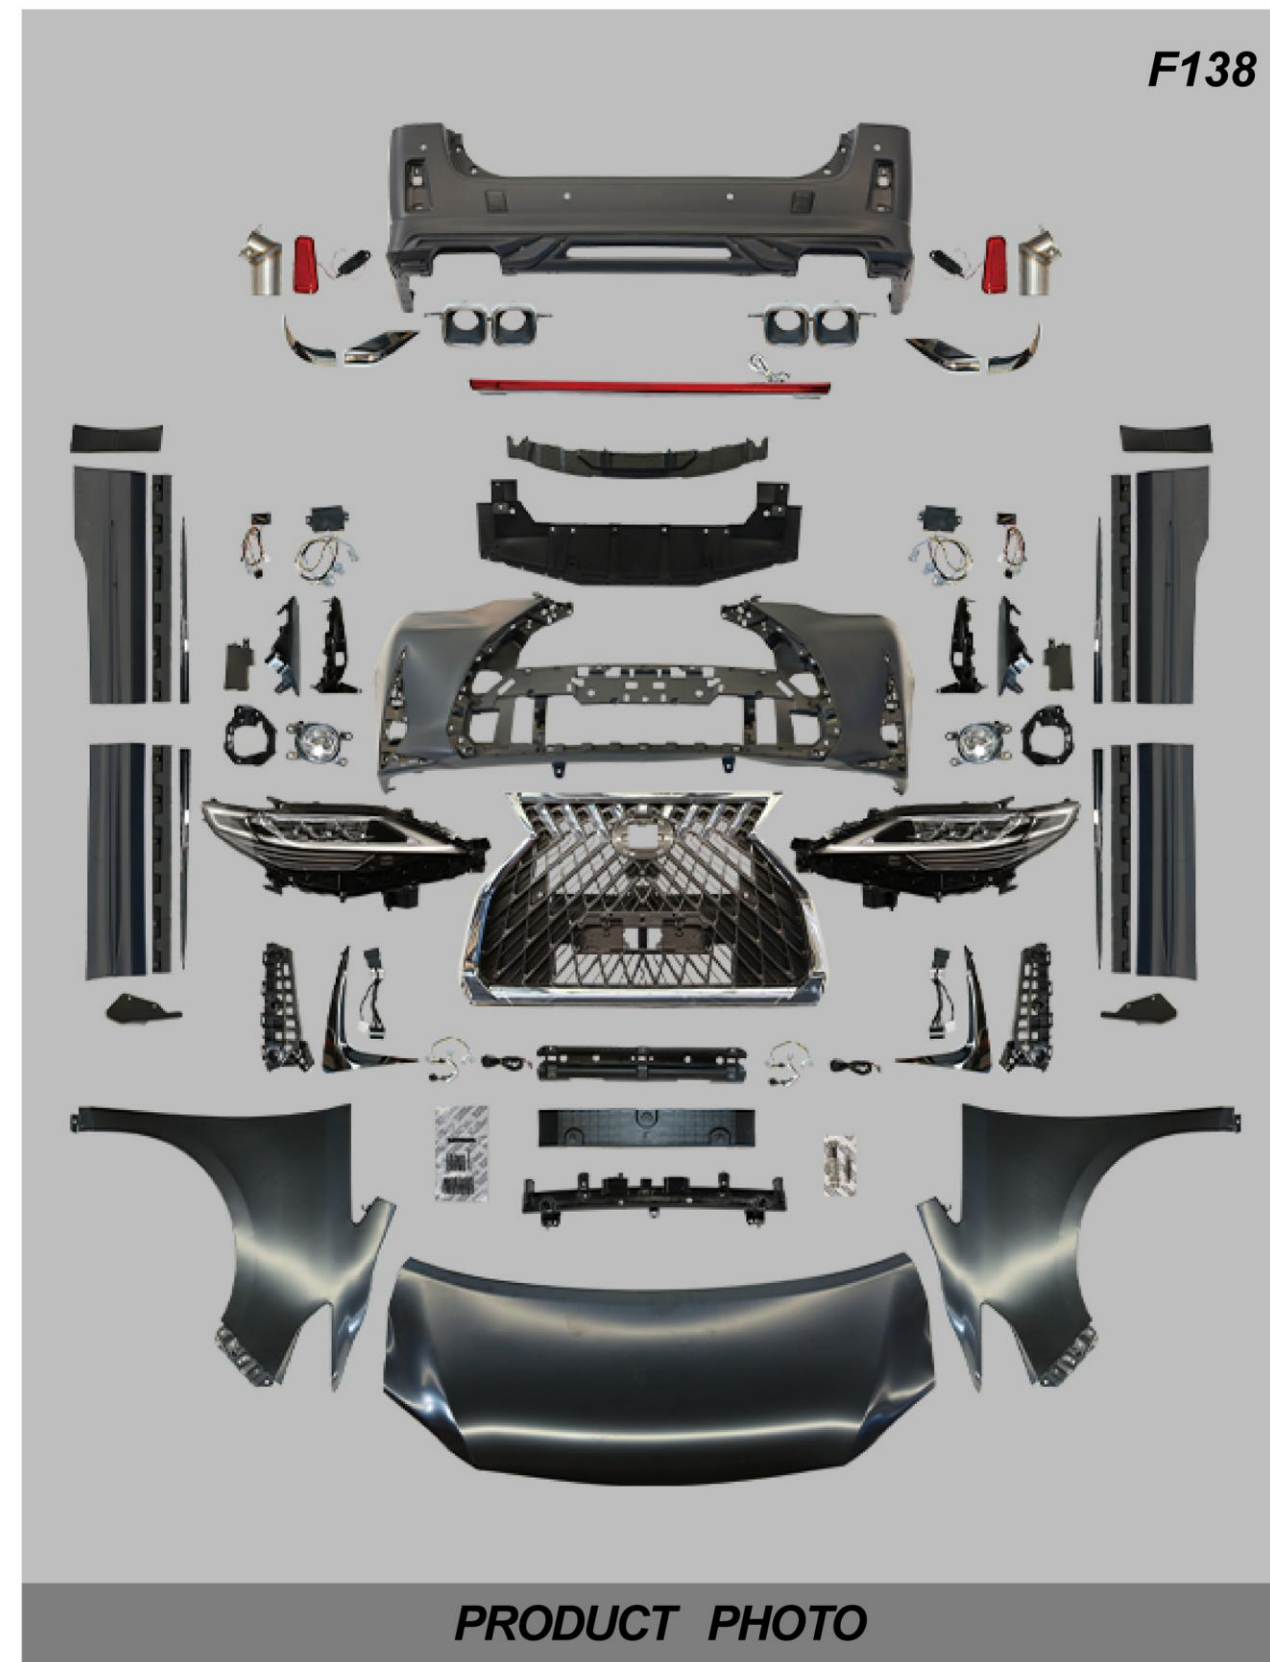

YEAR:2008-2014

BEFORE (2008-2014)

AFTER

DETAIL PHOTOS

F138

PRODUCT PHOTO

BODYKIT FOR VELLFIRE MODEL

YEAR:2019-ON