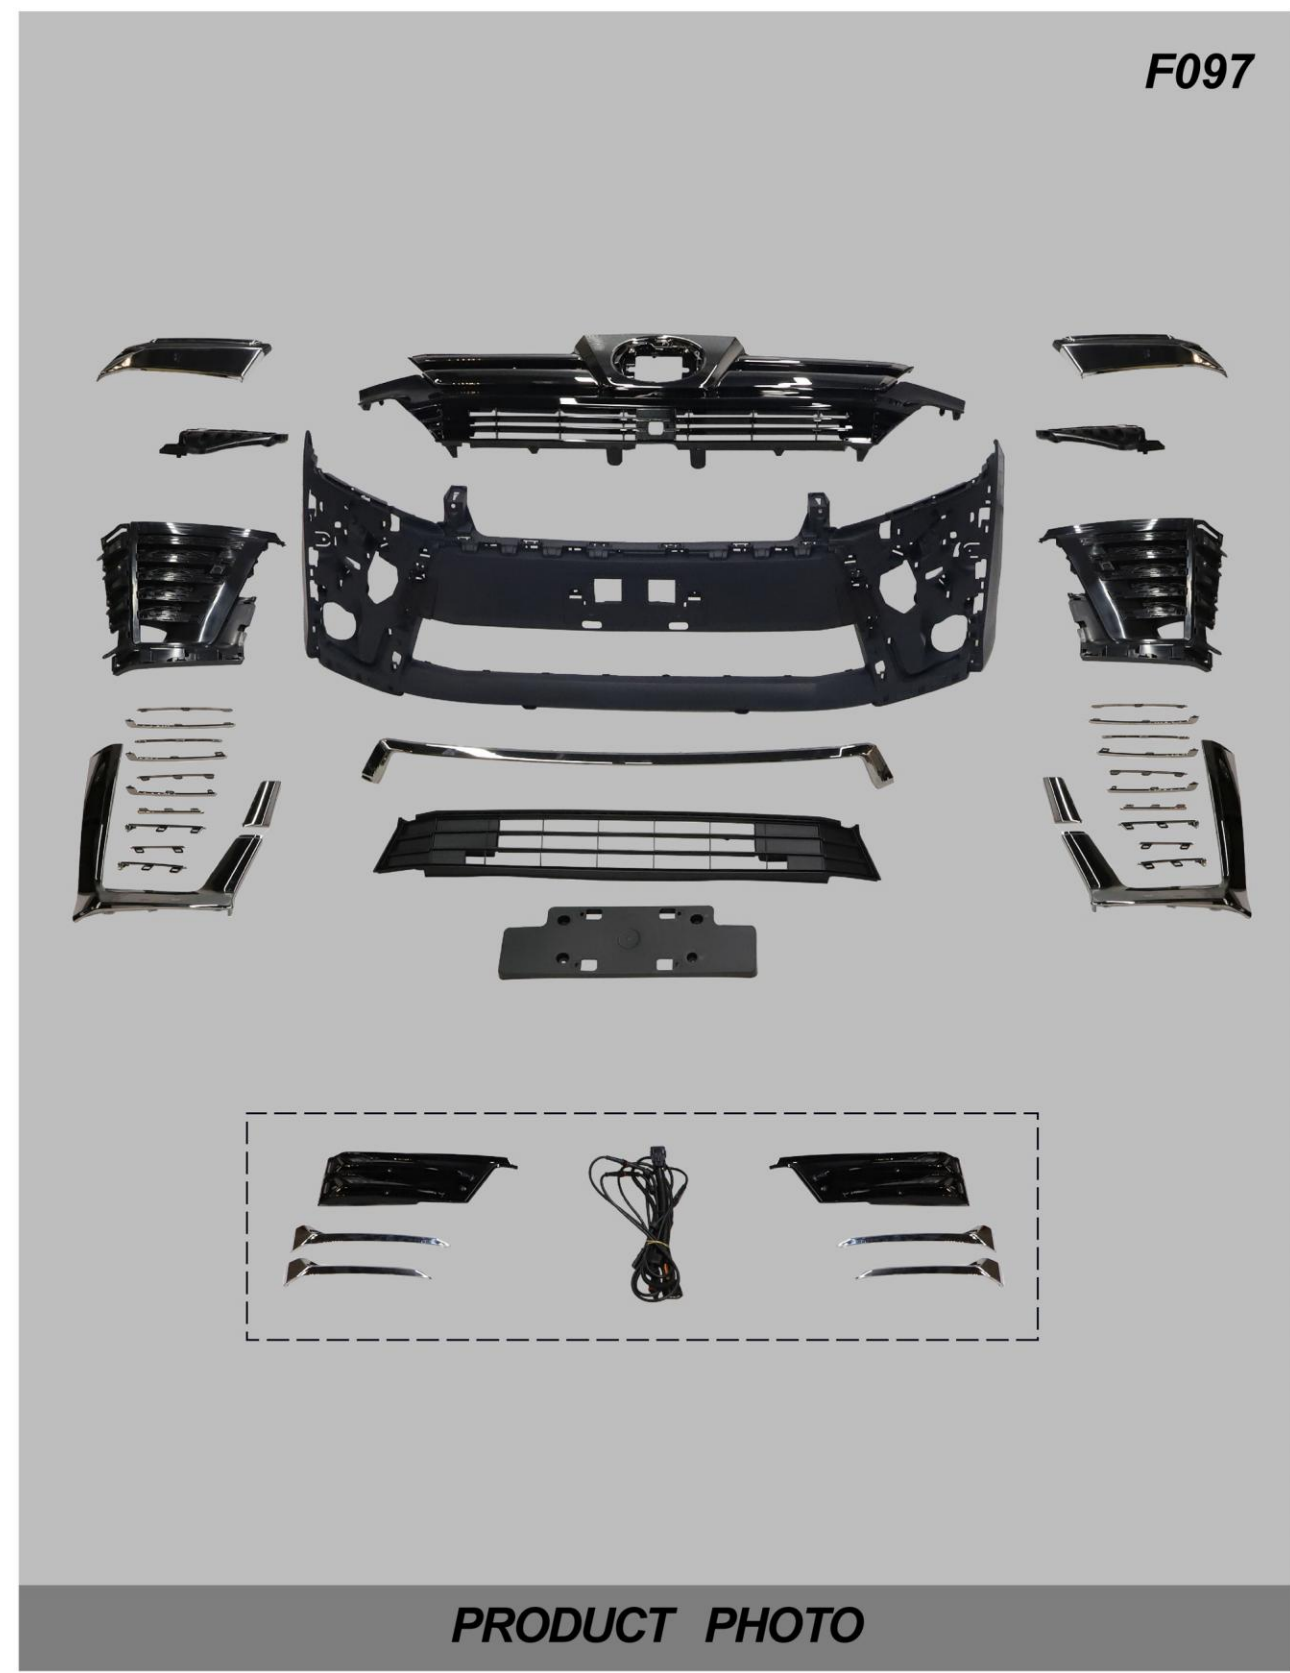

BEFORE (2019-ON)

AFTER

DETAIL PHOTOS

F097

PRODUCT PHOTO

BUMPER LIP FOR 2020 VELLFIRE MODEL

BUMPER LIP FOR 2020 VELLFIRE MODEL

YEAR:2019-ON