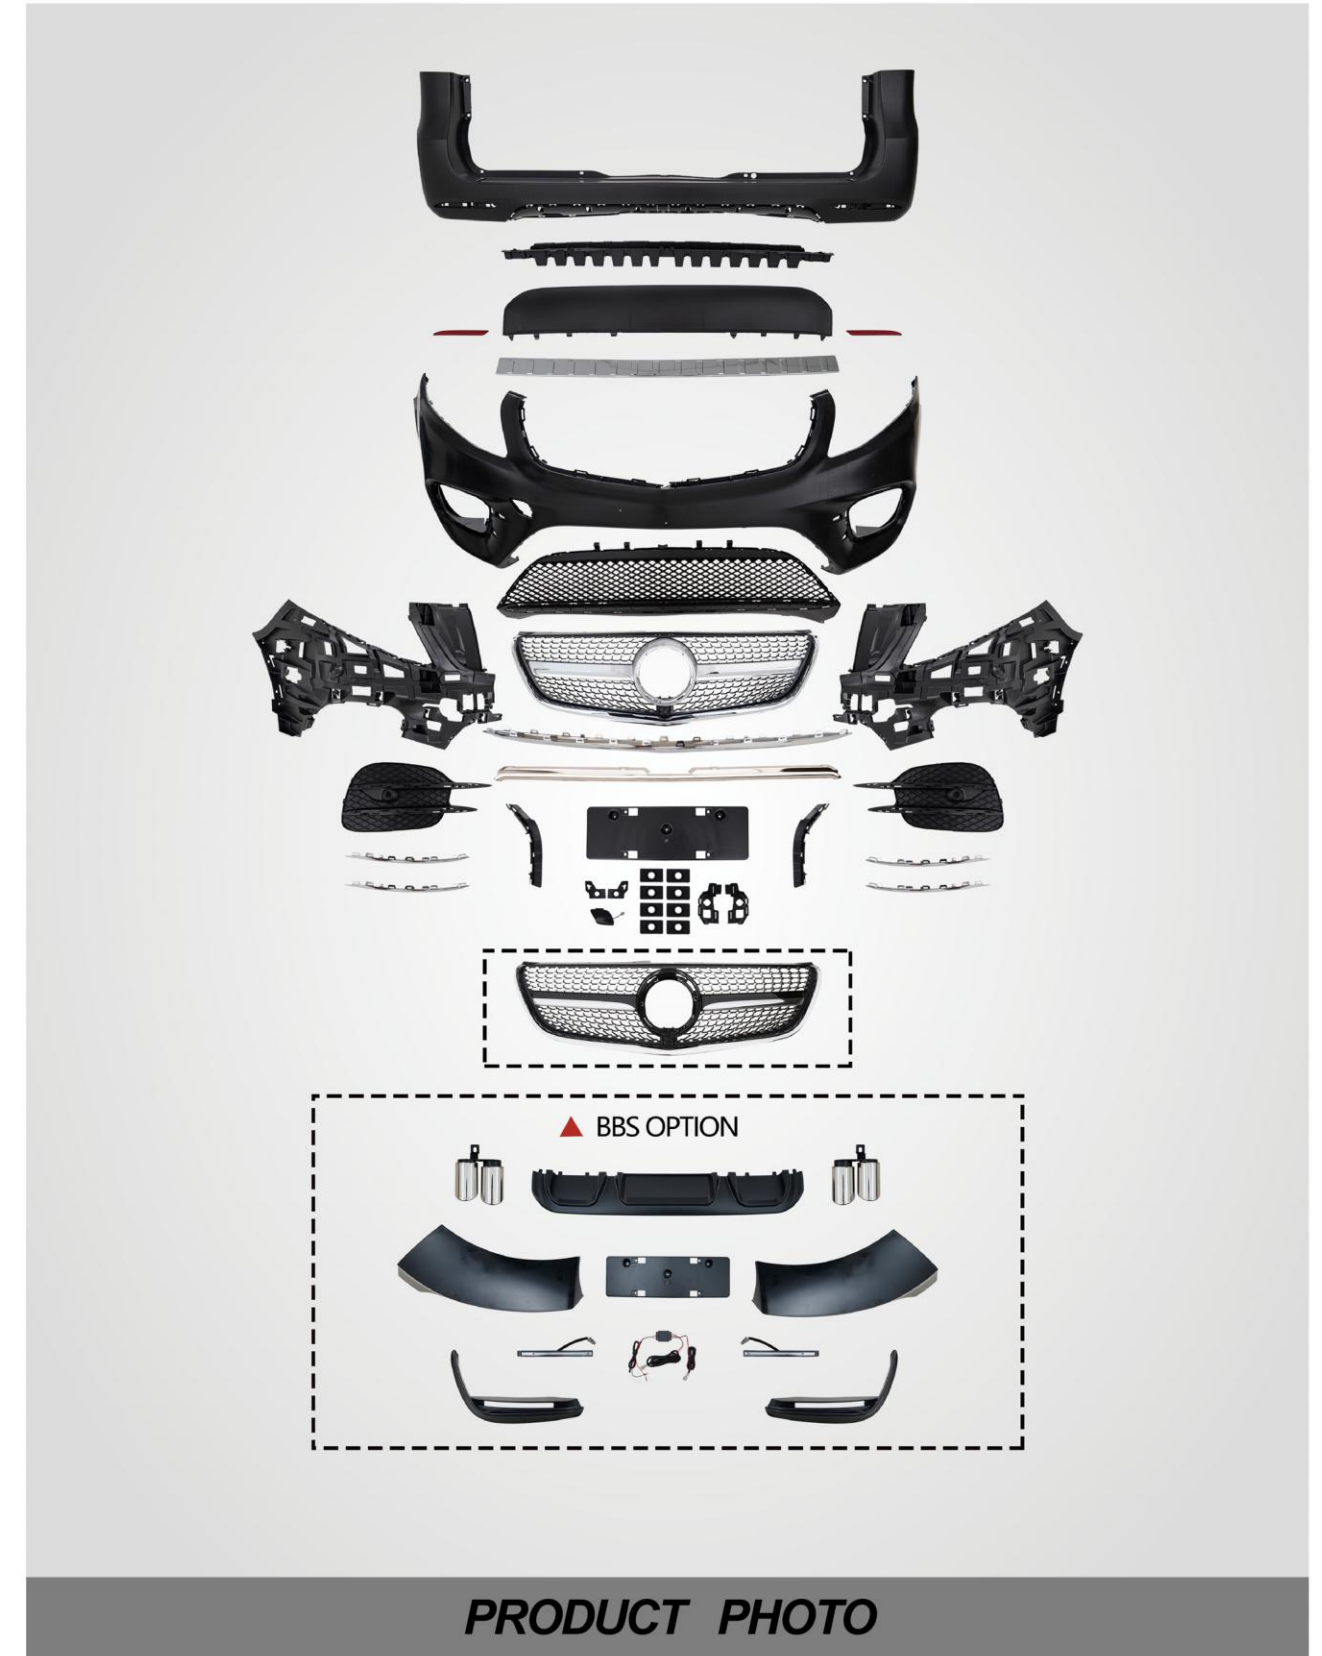

BODYKIT FOR W447 SPORT MODEL

BODYKIT FOR W447 SPORT MODEL

YEAR:2016-2023

BEFORE

AFTER

BBS OPTION