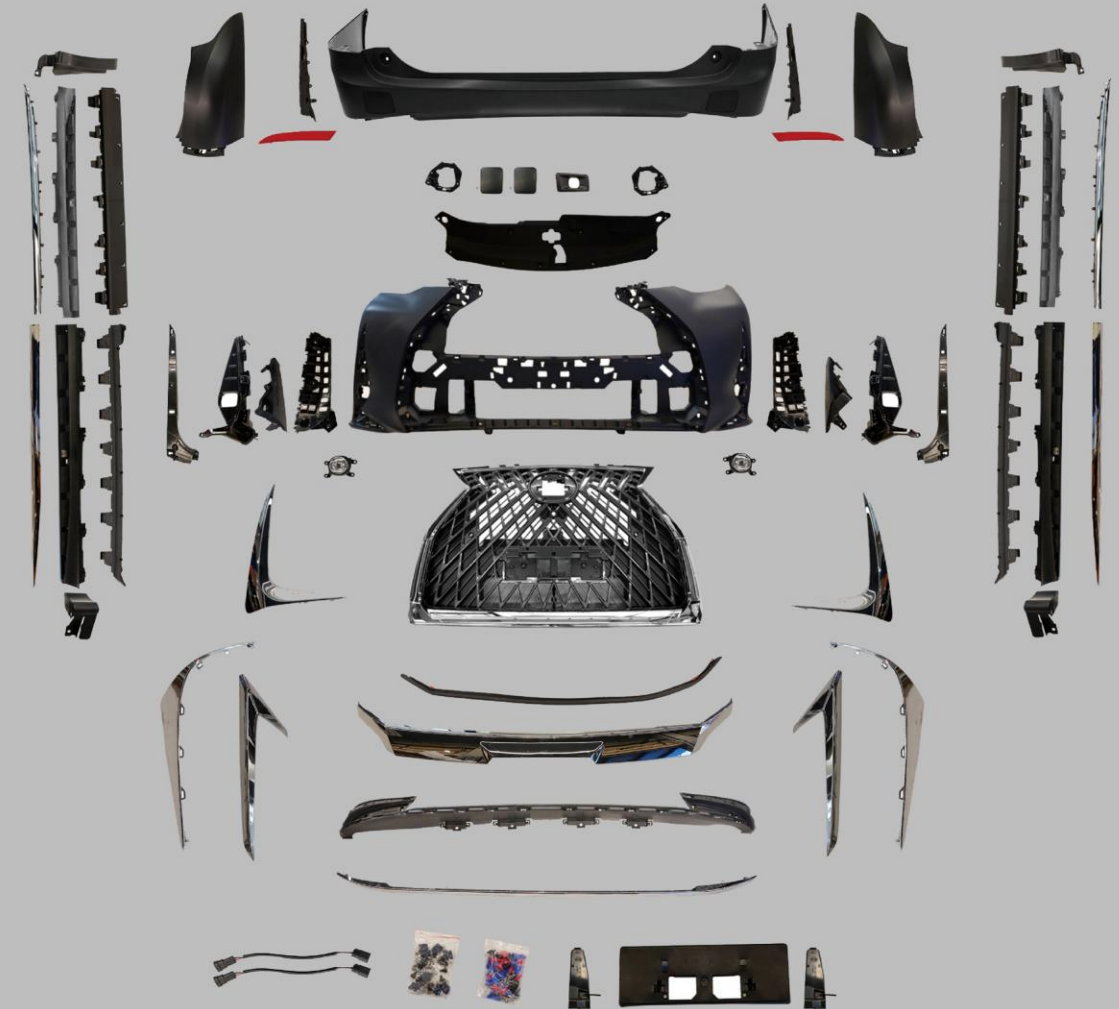

**BODYKIT FOR
ALPHARD TO LEXUS LM MODEL**

YEAR:2019-ON

F127

PRODUCT PHOTO