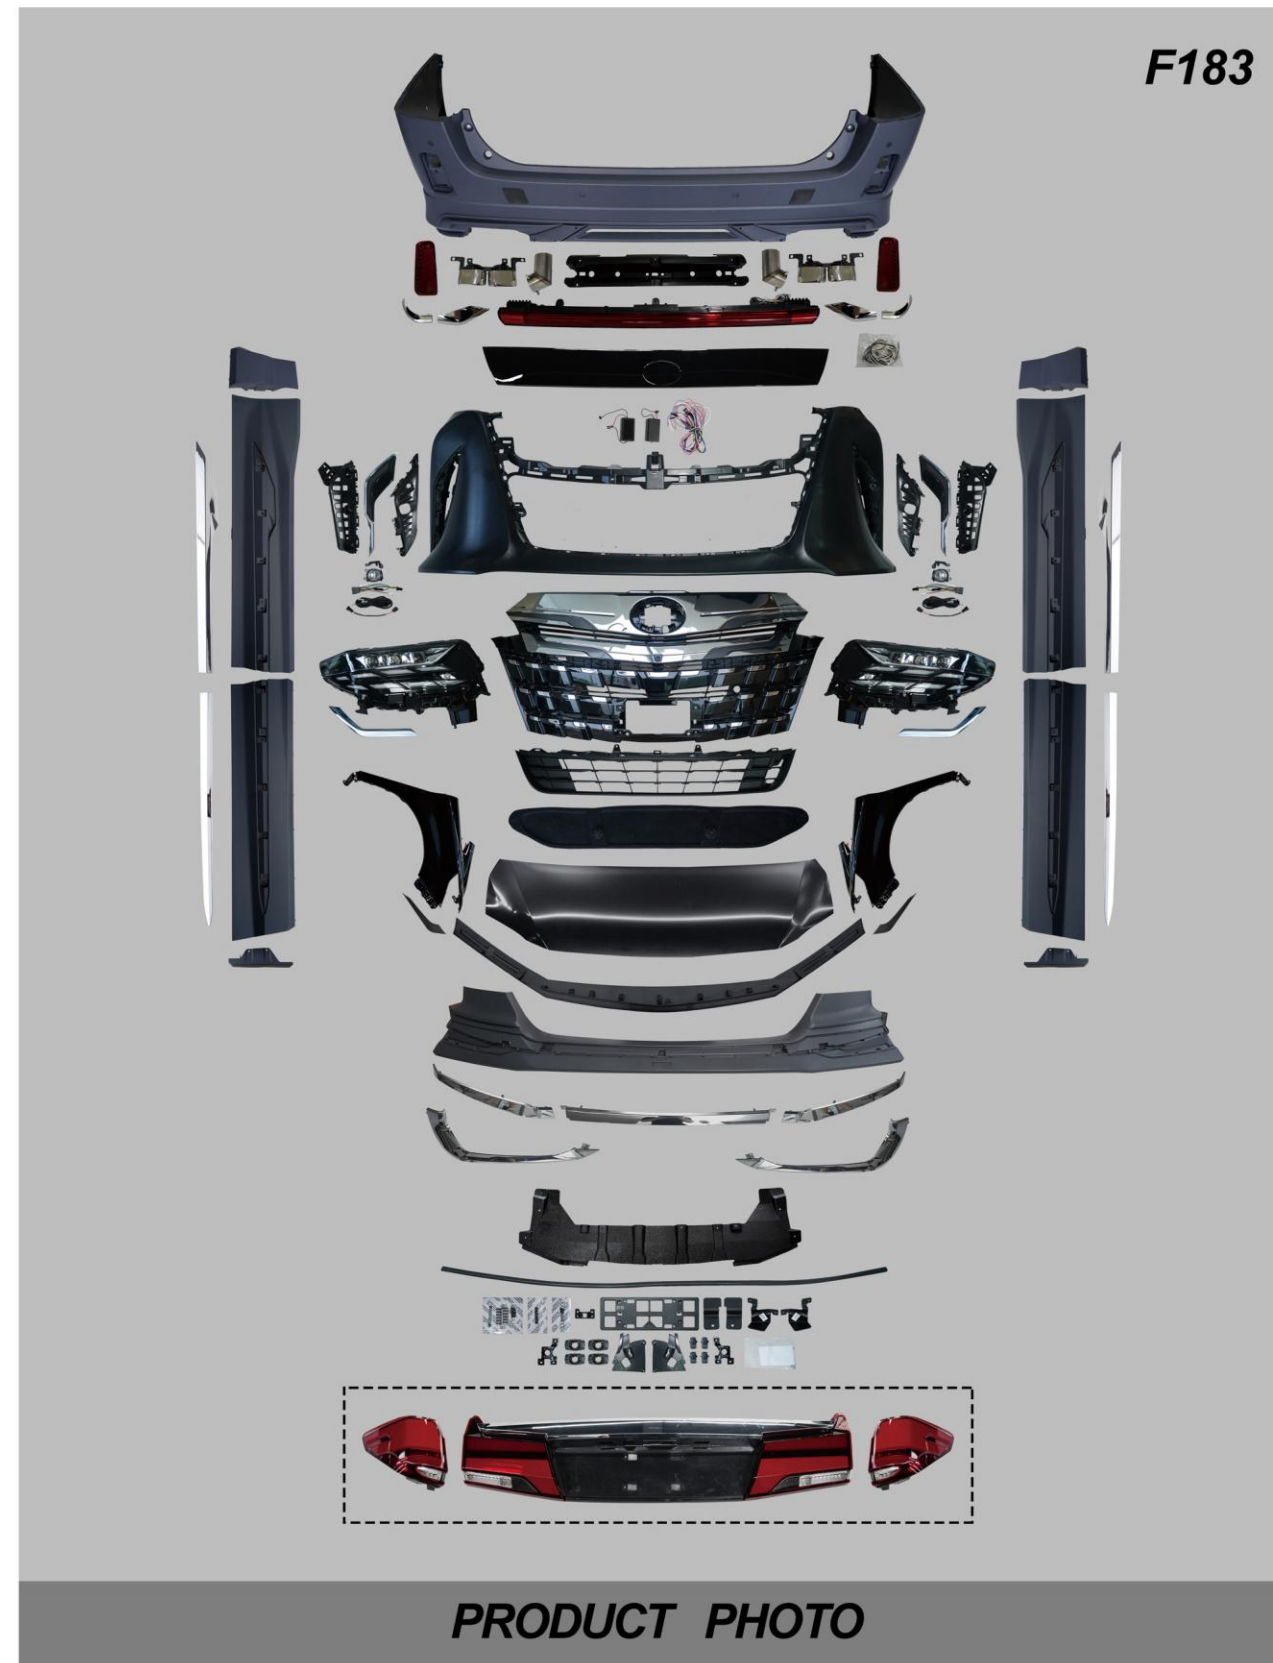

F183

PRODUCT PHOTO