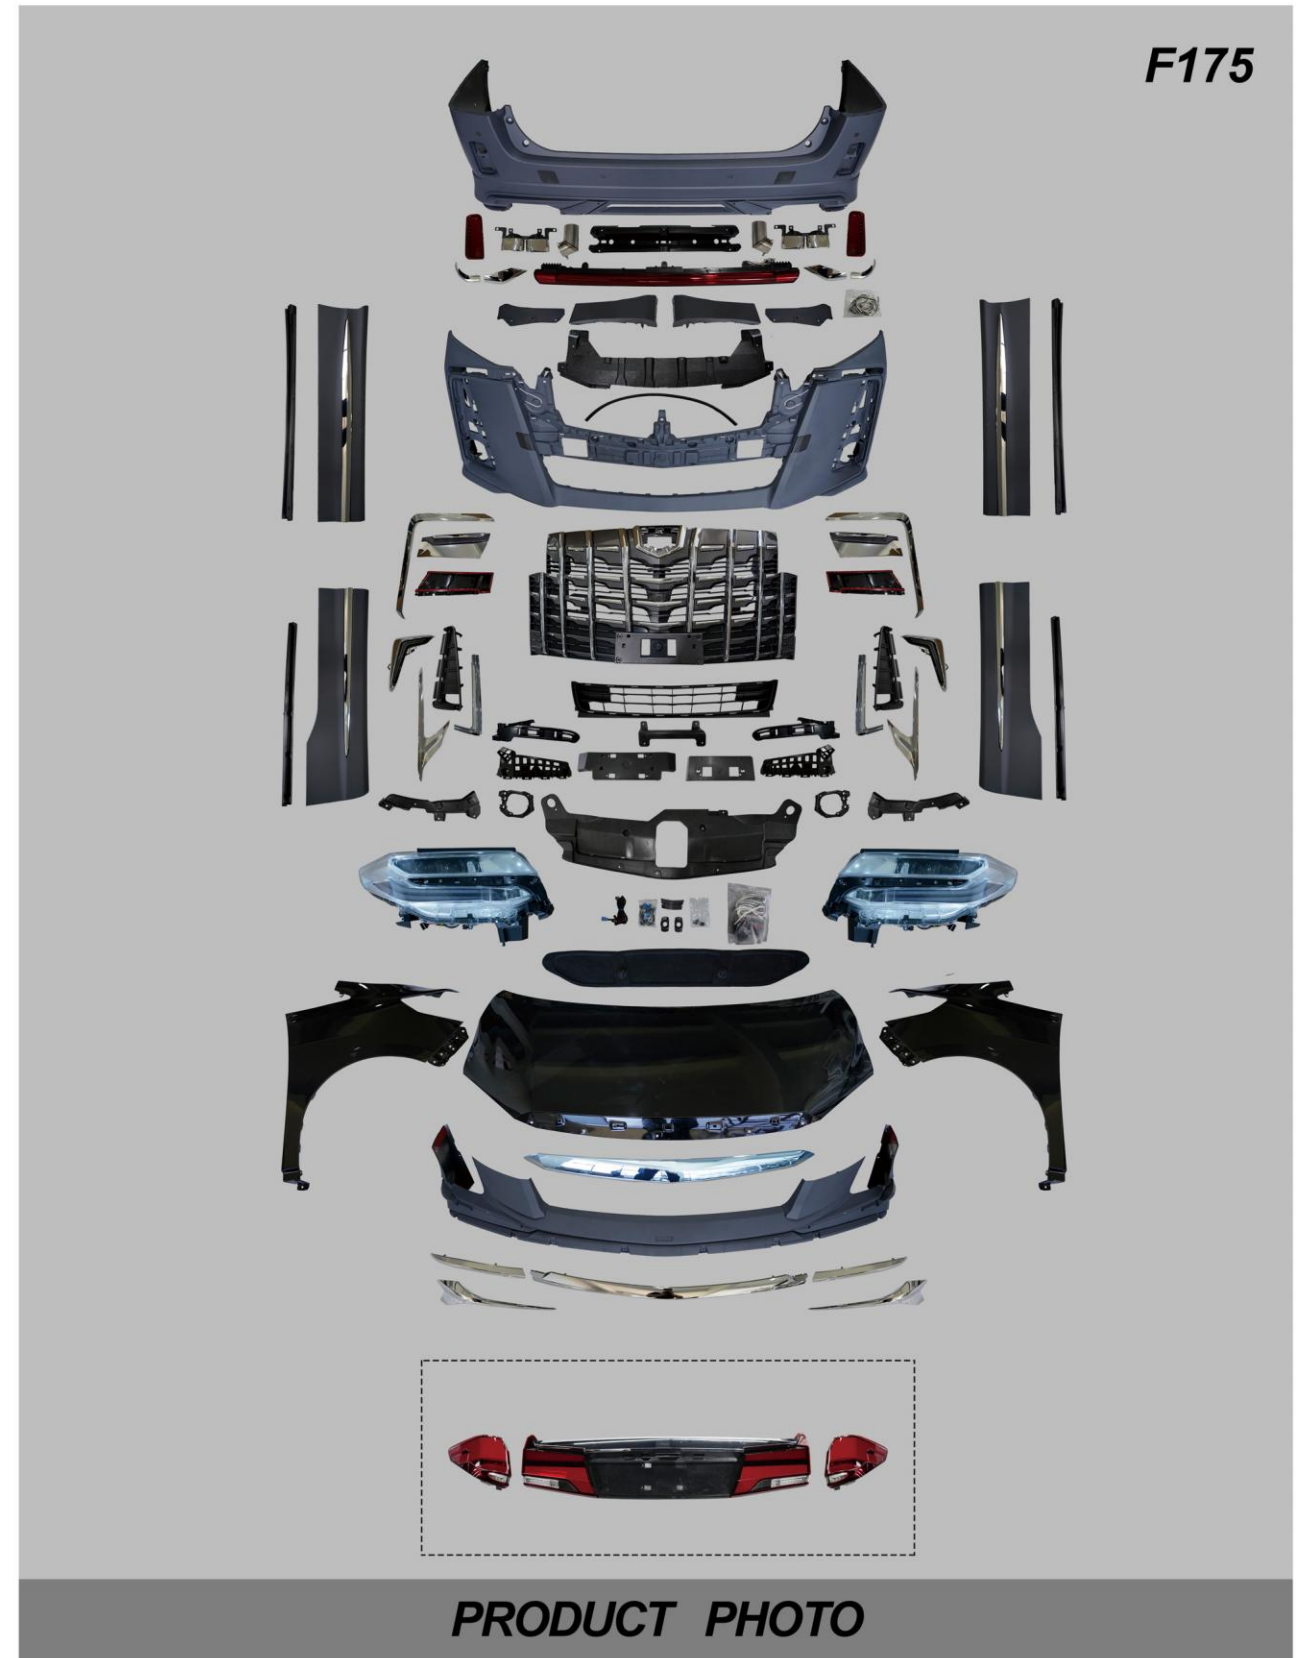

**BODYKIT FOR
08-14 ALPHARD UPGRADE TO 19 ALPHARD MODEL**

YEAR:2008-2014

F175

PRODUCT PHOTO