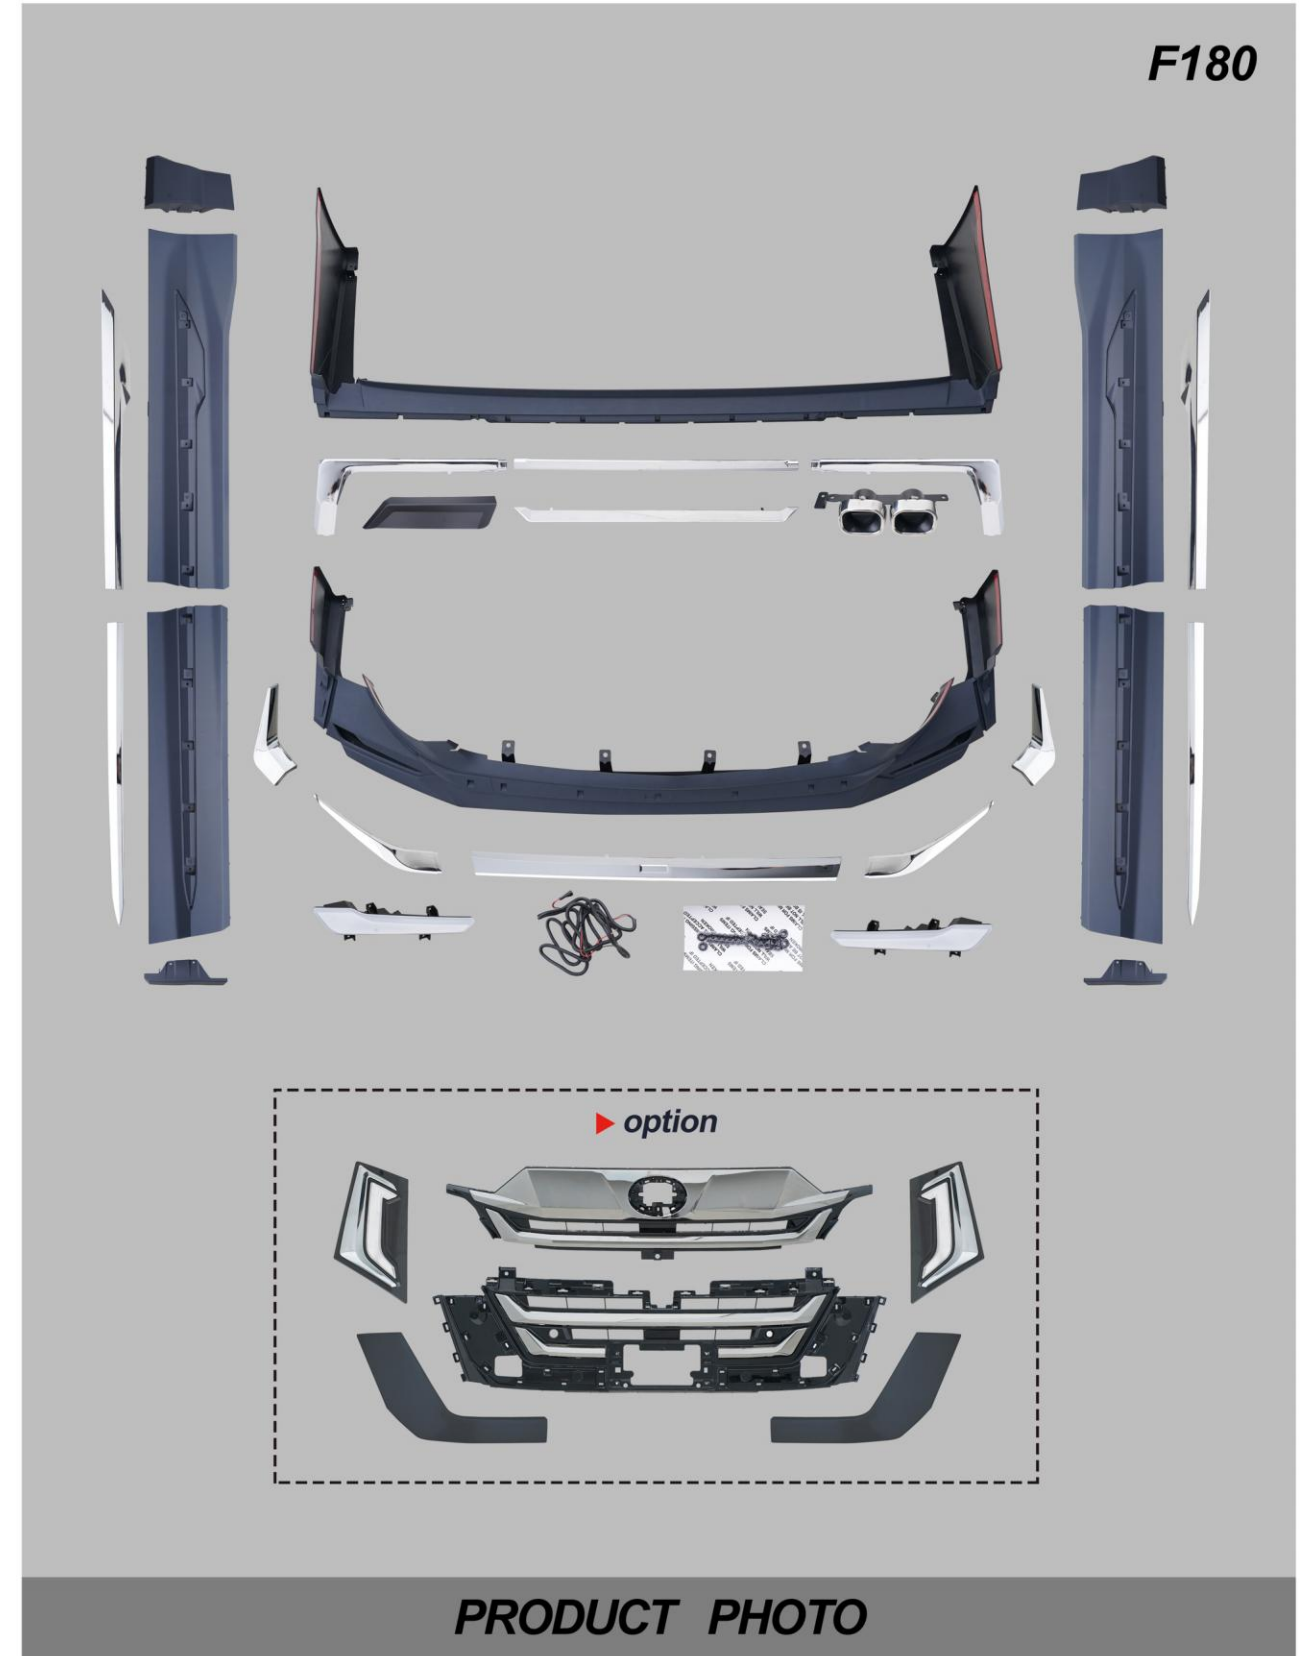

BUMPER LIP FOR 40 VELLFIRE

BUMPER LIP FOR 40 VELLFIRE

YEAR:2024

BEFORE (2024)

AFTER

DETAIL PHOTOS

F180

PRODUCT PHOTO