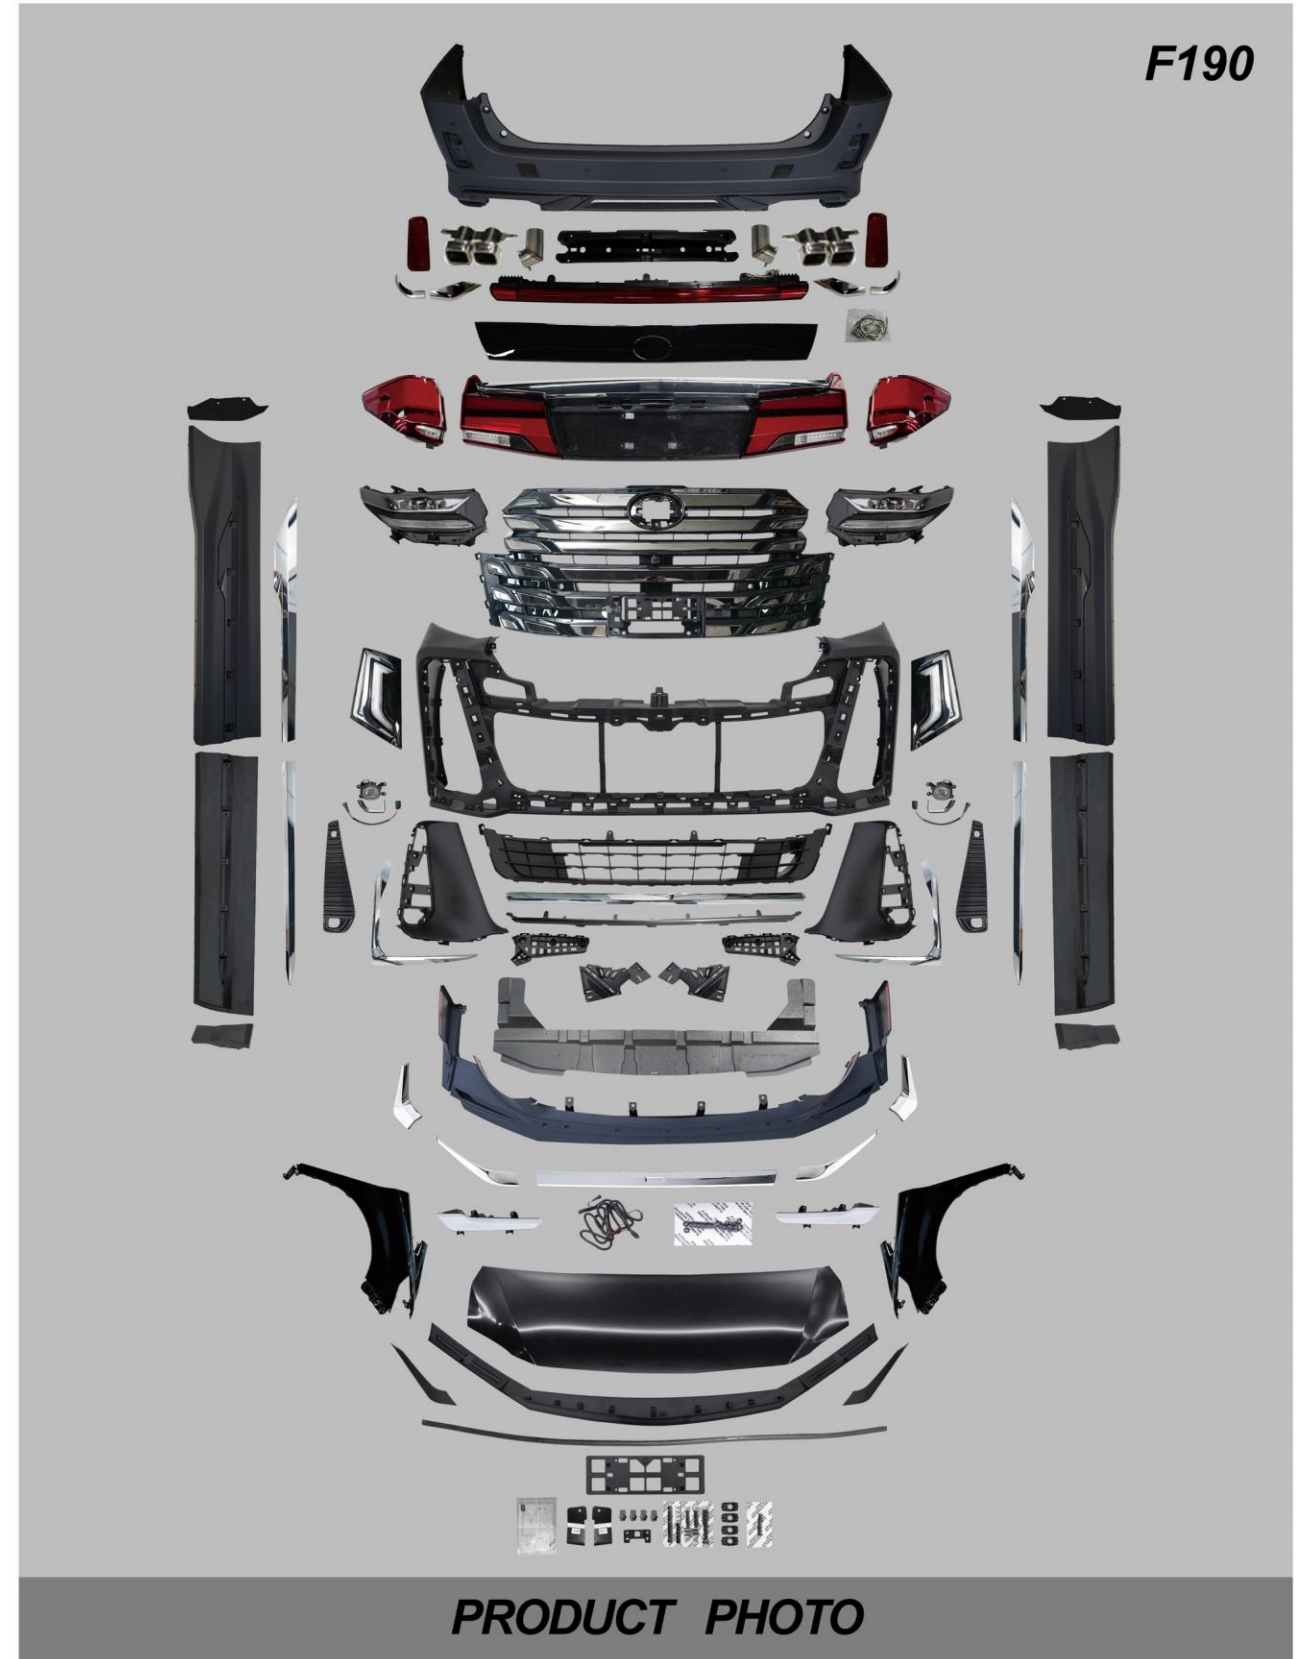

**BODYKIT FOR
20 ALPHARD UPGRADE TO 40 VELLFIRE MODEL**

BEFORE (2008-2014)

AFTER

DETAIL PHOTOS

**BODYKIT FOR
20 ALPHARD UPGRADE TO 40 VELLFIRE MODEL**

YEAR:2008-2014

F190

PRODUCT PHOTO