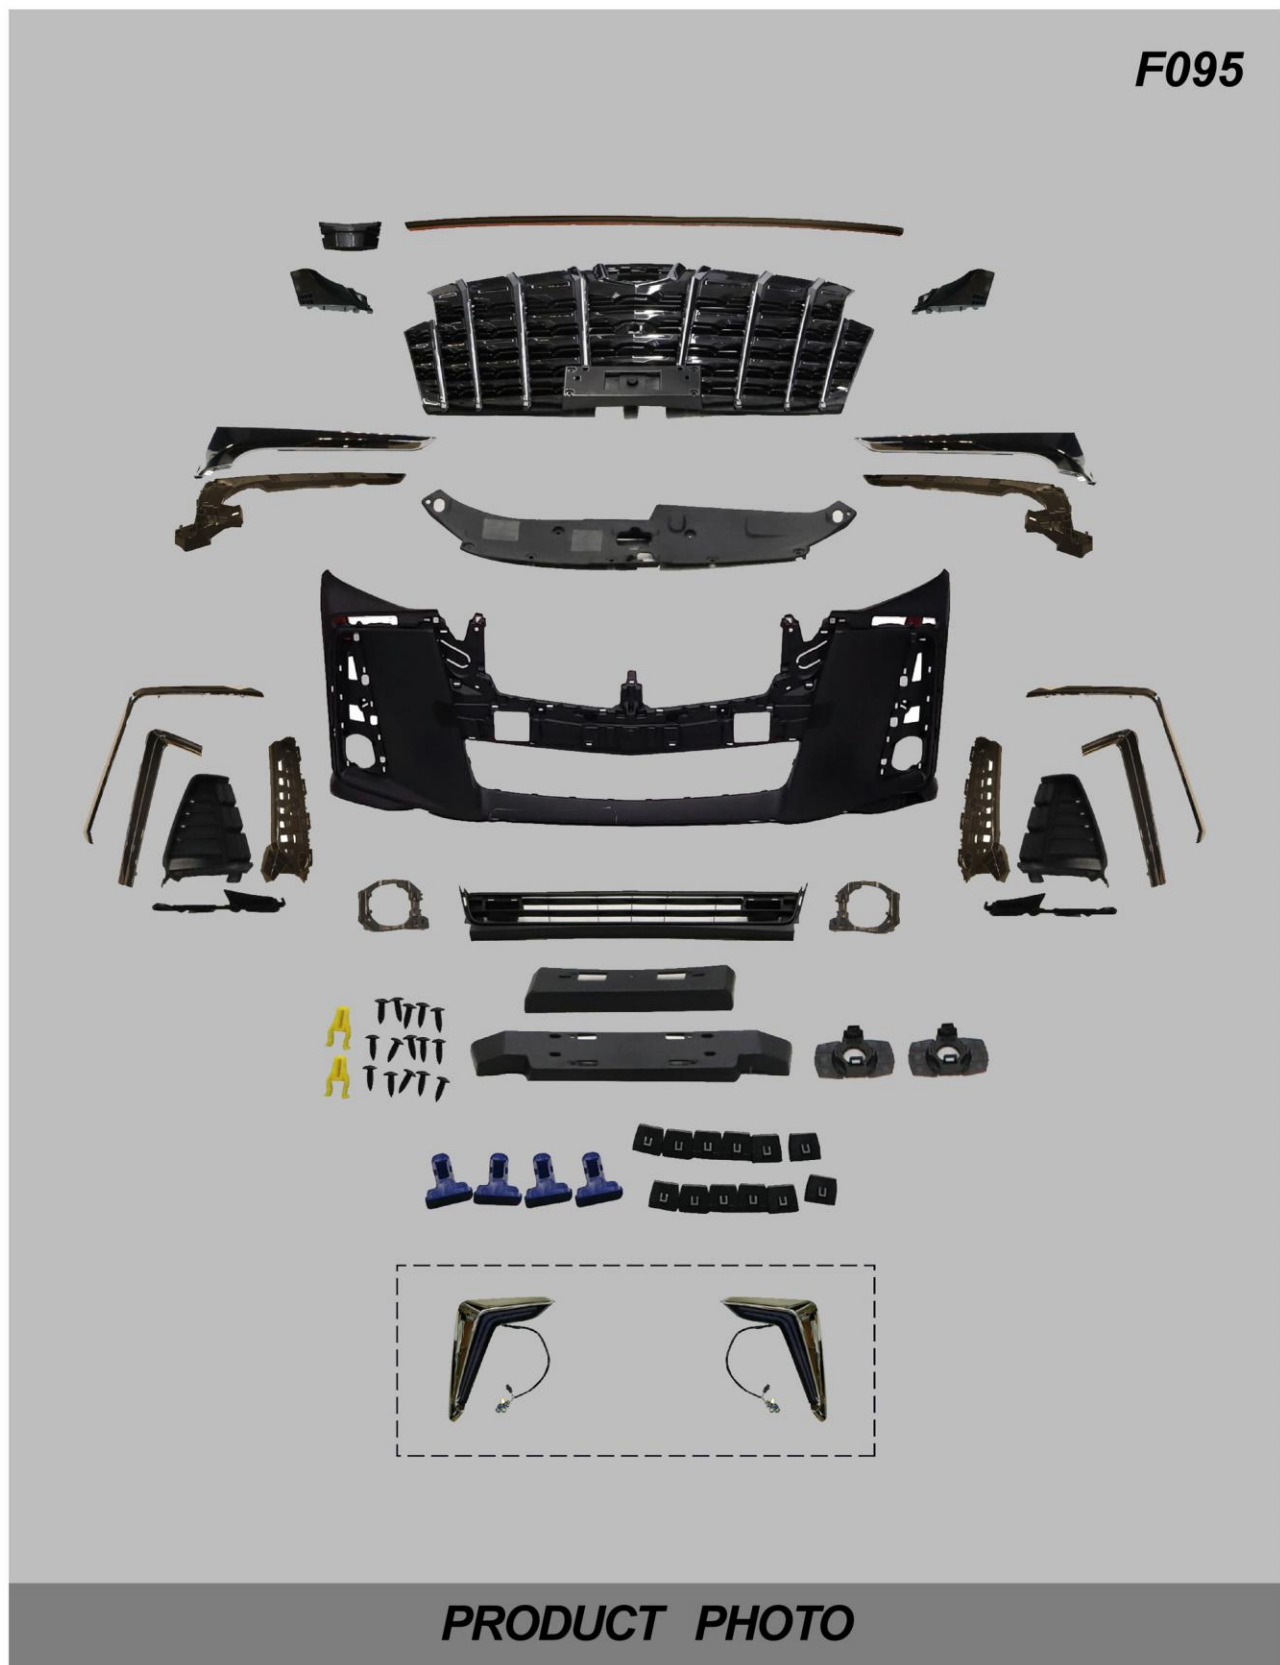

F095

PRODUCT PHOTO