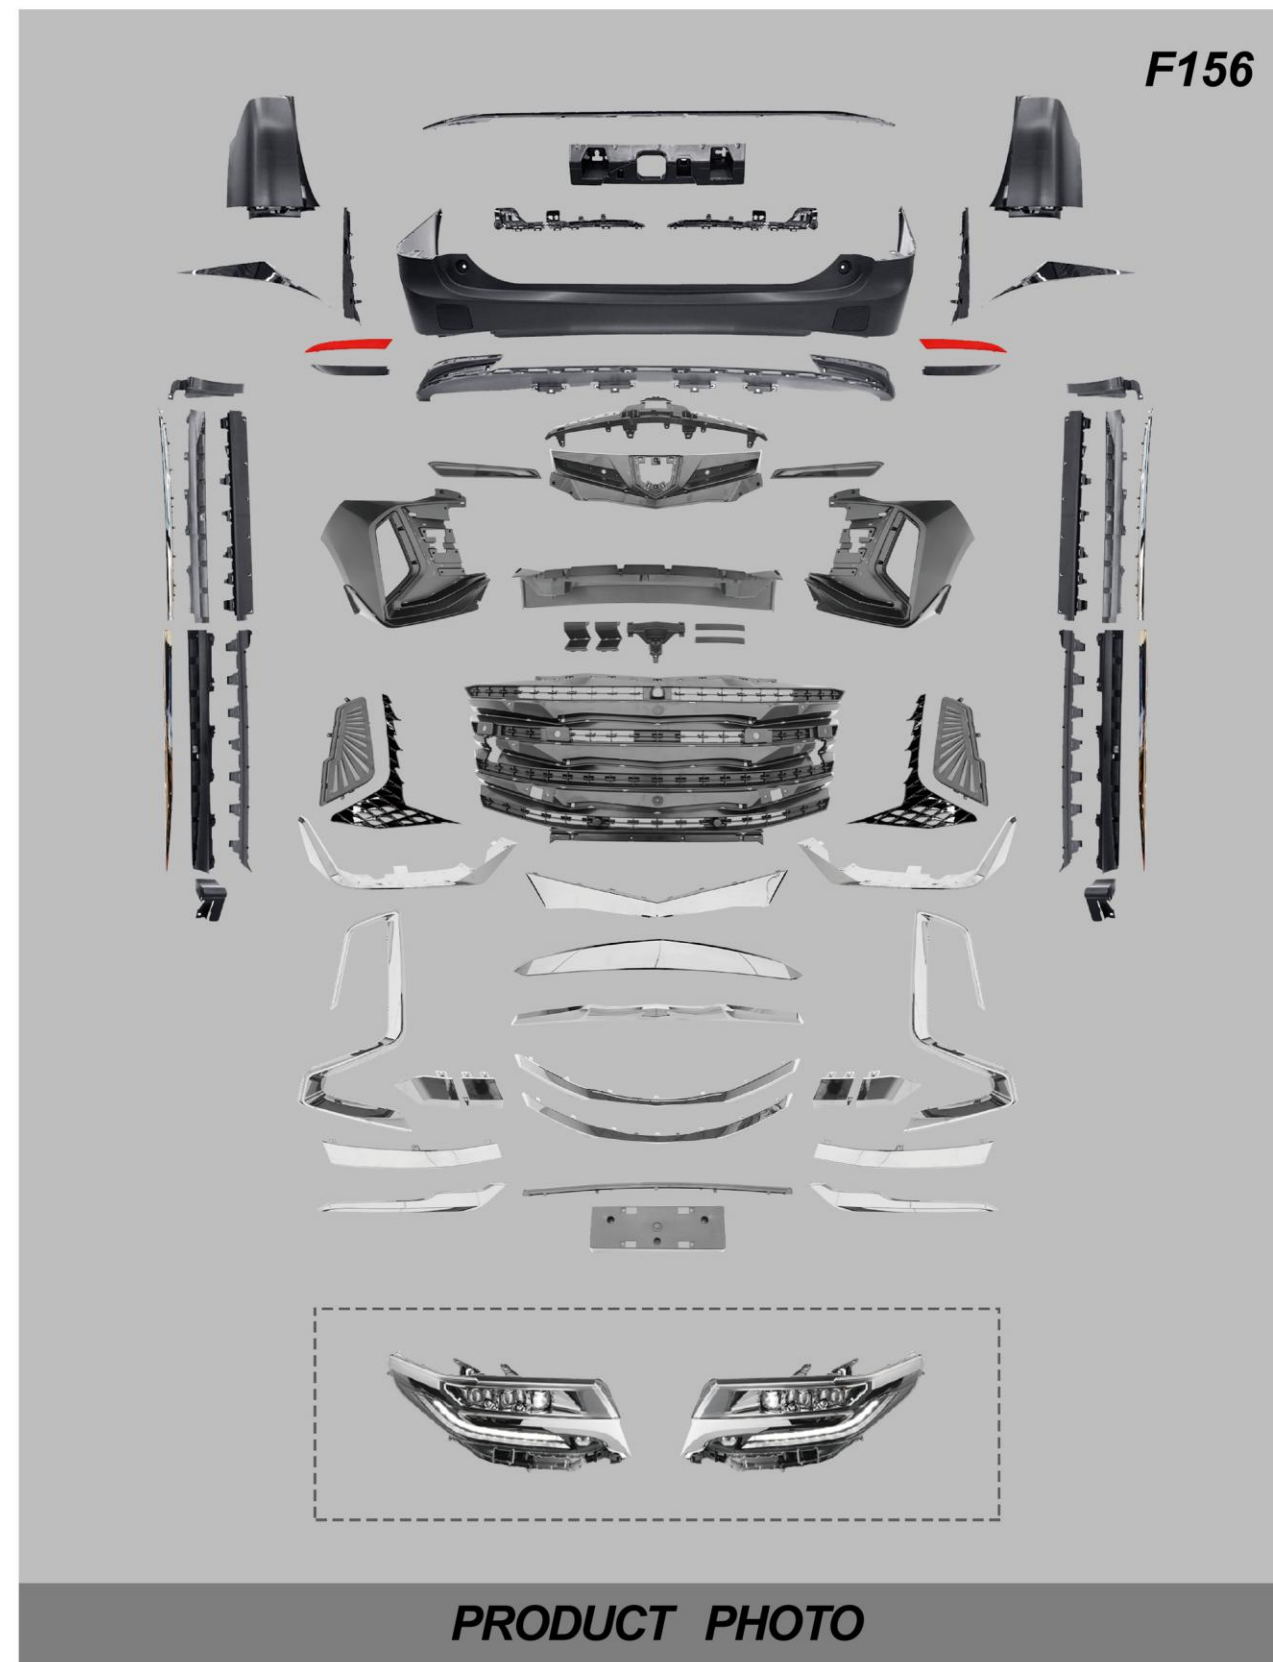

BEFORE (2015-2021)

AFTER

DETAIL PHOTOS

F156

PRODUCT PHOTO

**BODYKIT FOR
ALPHARD CENTURY HAWK MODEL**

**BODYKIT FOR
ALPHARD CENTURY HAWK MODEL**

YEAR:2008-2014