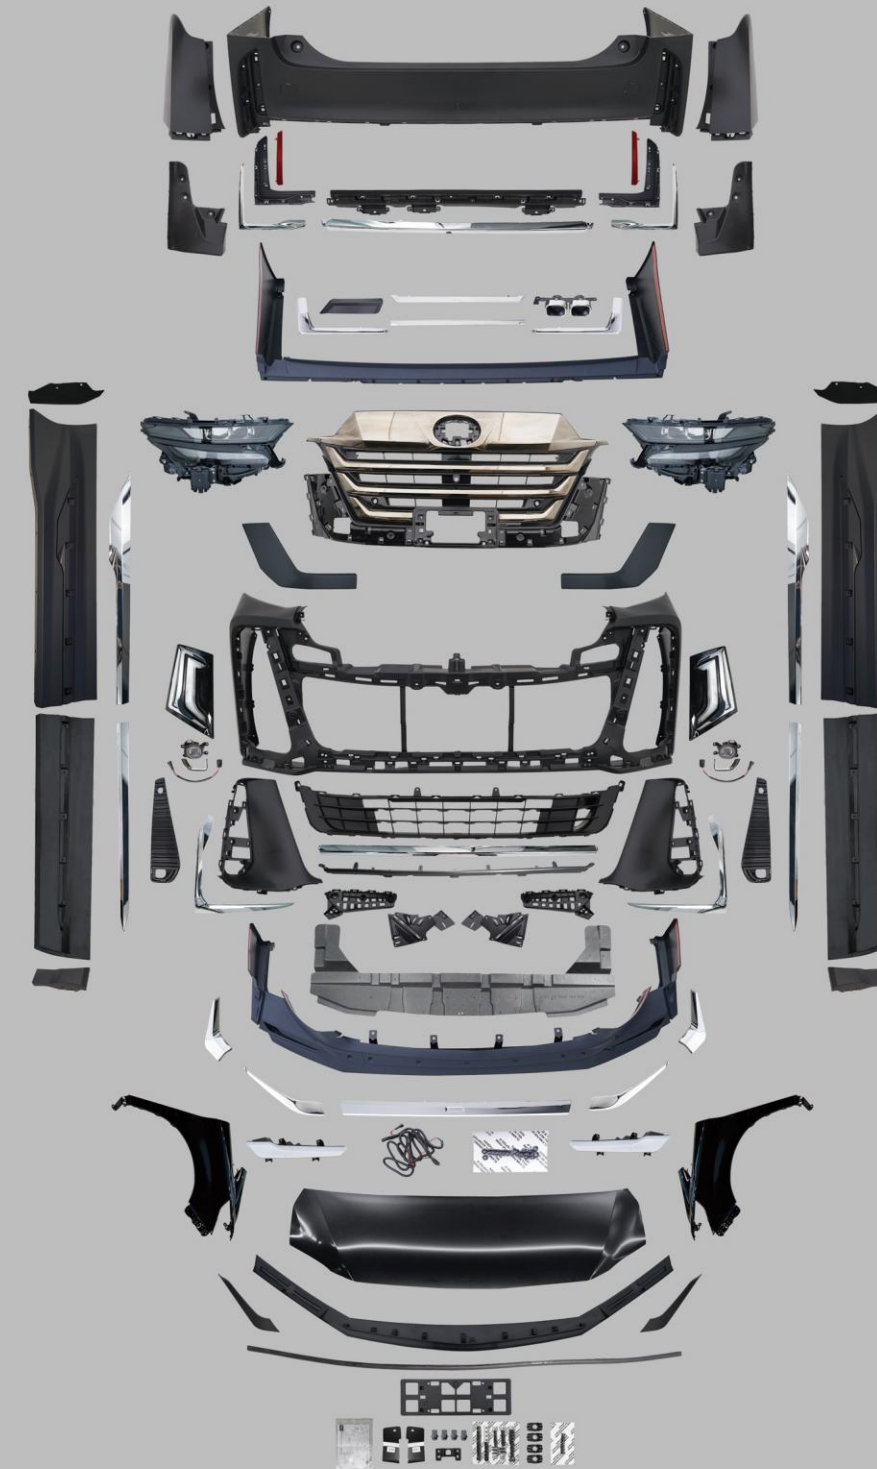

PRODUCT PHOTO

**BODYKIT FOR
30/35 VELLFIRE UPGRADE TO 40 VELLFIRE MODEL**

**BODYKIT FOR
30/35 VELLFIRE UPGRADE TO 40 VELLFIRE MODEL**

YEAR:2015-2022

BEFORE (2015-2018)

BEFORE (2019-2022)

AFTER

F184