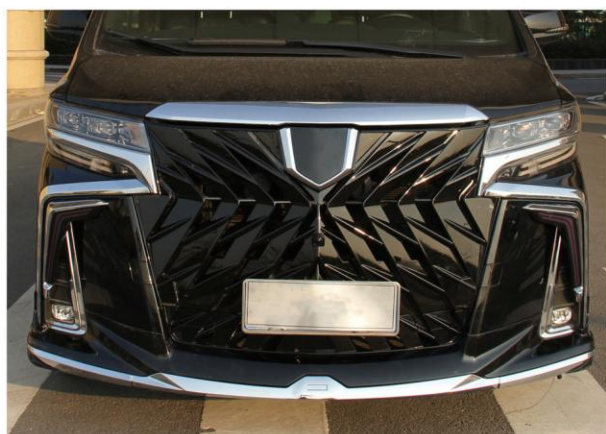

PRODUCT PHOTO

BUMPER LIP FOR ALPHARD MODEL

BUMPER LIP FOR ALPHARD MODEL

YEAR:2020-ON

BEFORE (2020-ON)

AFTER

DETAIL PHOTOS

F117