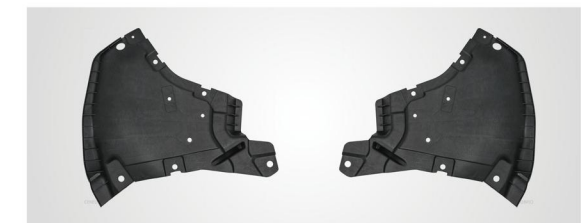

FOR E-CLASS W212/W213