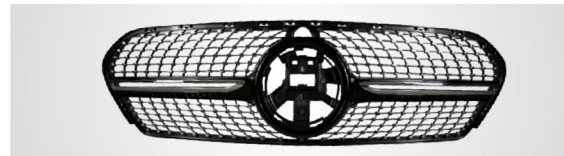

36. Diamond grille black 1678886000