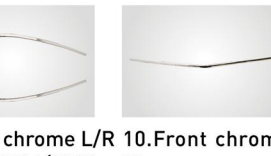

9. Front chrome L/R 2218850121/0221 M 2218850021