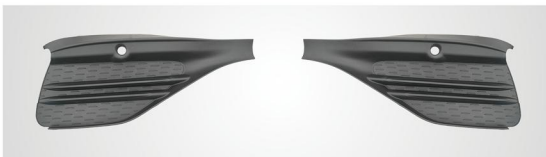

FOR C-CLASS W206 2021

1. Front Bumper 2068859201

2. Front towing cap upper 2068857204

3. Front towing cap lower 2068850402

4. Bumper grille L/R 2068854105/4205

5. License plate 2068850303

6. Connecting plate L/R 2068851701/1801