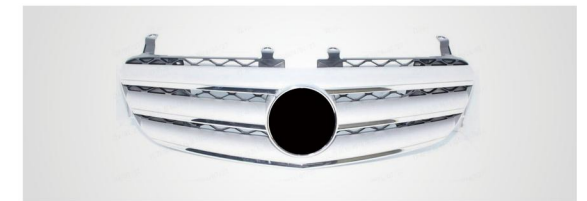

Description: Grille
OEM: 2518800383/1283
Model: For R class