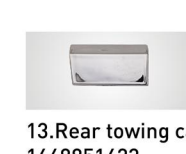

13. Rear towing cap 1668851423