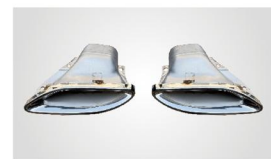

21. Exhaust pipe L/R
2054901127/1227