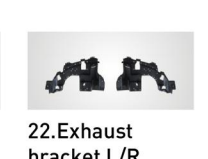

22. Exhaust
bracket L/R
2058850100/0200