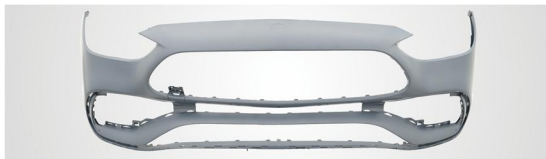

FOR C-CLASS W206 2021

1. Front Bumper 2068859201

2. Front towing cap upper 2068857204

3. Front towing cap lower 2068850402

4. Bumper grille L/R 2068854105/4205

5. License plate 2068850303

6. Connecting plate L/R 2068851701/1801