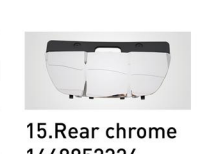

15. Rear chrome 1668852324