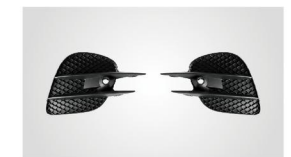

18. Diamond grille silver 2538888300/8500

19. Diamond grille black 2538888300/8500

FOR GLC W253

1. Front bumper 2538851101

2. Front towing cap 2538853400

3. Bumper grille L/R 2538853500/3600

4. Bumper grille M 2538852400

5. Lower chrome L/R 2538855900/6000

6. Lower chrome M L/R 2538856100/6200

7. Chrome L/R 2538852700/2800

8. Chrome M 2538852600

9. Bracket L/R 2538857900/8000

10. Bracket L/R 2538853100/3200

11. Bracket L/R 2538857700/7800