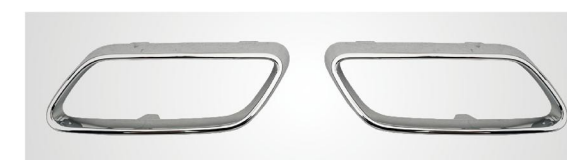

22. Rear bumper 2068850803

25. Tow hook cover upper 2068853503

26. Tow hook cover upper 2068853603

27. Tow hook cover lower silver/black 2068854304/4404

29. Exhaust chrome L/R 2068858303/8403

31. Chrome M 2068856203

33. Bracket 2068855103

35. Grille silver black 2068804205

FOR C-CLASS W205 2019-2020

1. Front bumper 2058802305

2. Front towing cap
2058856402

3. Fog lamp cover L/R
2058857202/7302

4. Bumper grille / Lower grille 2058856204